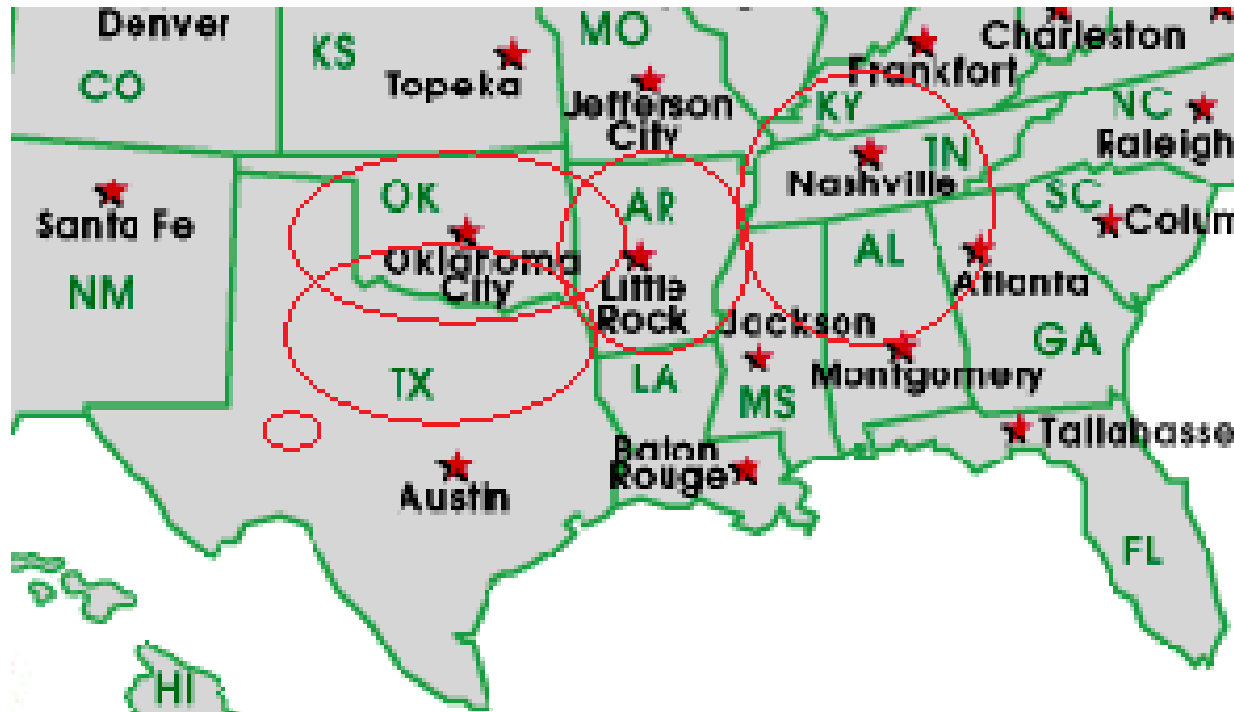

Teaching Expository Preaching Broadcasting Where Our Church of Christ Colleges & Schools/Preaching Are Located

**Pledged - 1 of 3 Antennas for - 2016 -
OUR WORSHIP SERVICE BROADCASTED BY WORLD CHRISTIAN
BROADCASTING - A CHURCH OF CHRIST STATION we are going to need
help with 2 more antennas RADIO MADAGASCAR BROADCASTING
Three 100,000 Watt Directional Antennas from the Indian Ocean**

**KKGM 1630AM @ 11am DFW & All North Texas
Abilene 1340AM sharing the Change Movement
Radio Oklahoma City 960 AM all of Oklahoma
Radio Searcy & All of Ark. 99.1FM &1300AM
Radio Nashville, TN, S. KY, N. AL, and N. MS**