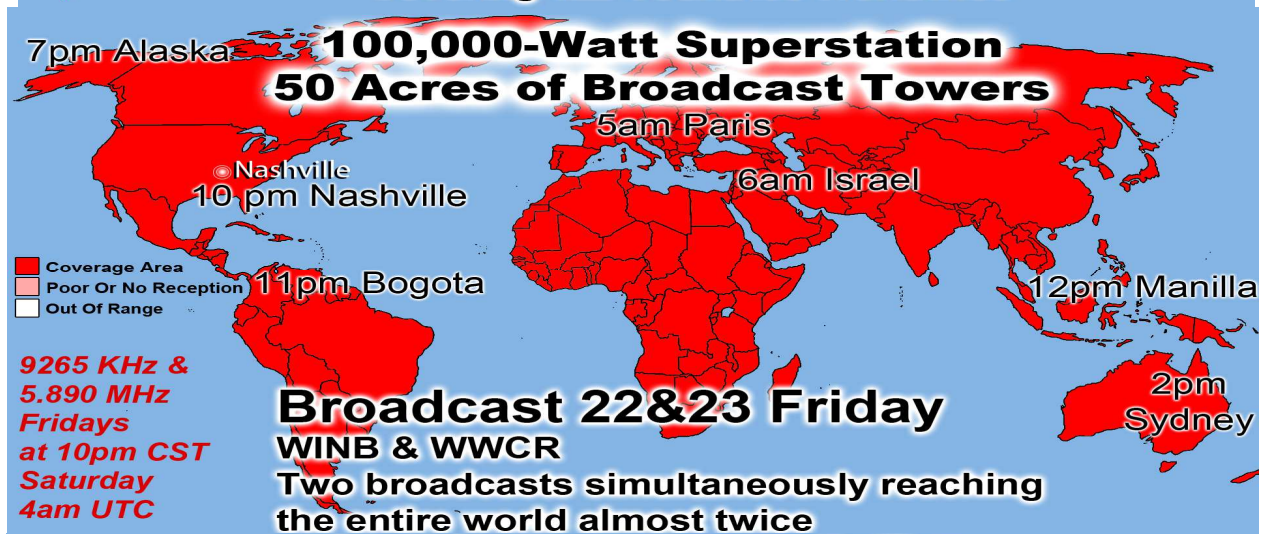

7pm Alaska 100,000-Watt Superstation  
50 Acres of Broadcast Towers

9265 KHz & 5.890 MHz  
Wednesdays at 10pm CST  
Thursday 4am UTC

**Broadcast 16&17 Wednesday**  
WINB & WWCR  
Two broadcasts simultaneously reaching the entire world almost twice