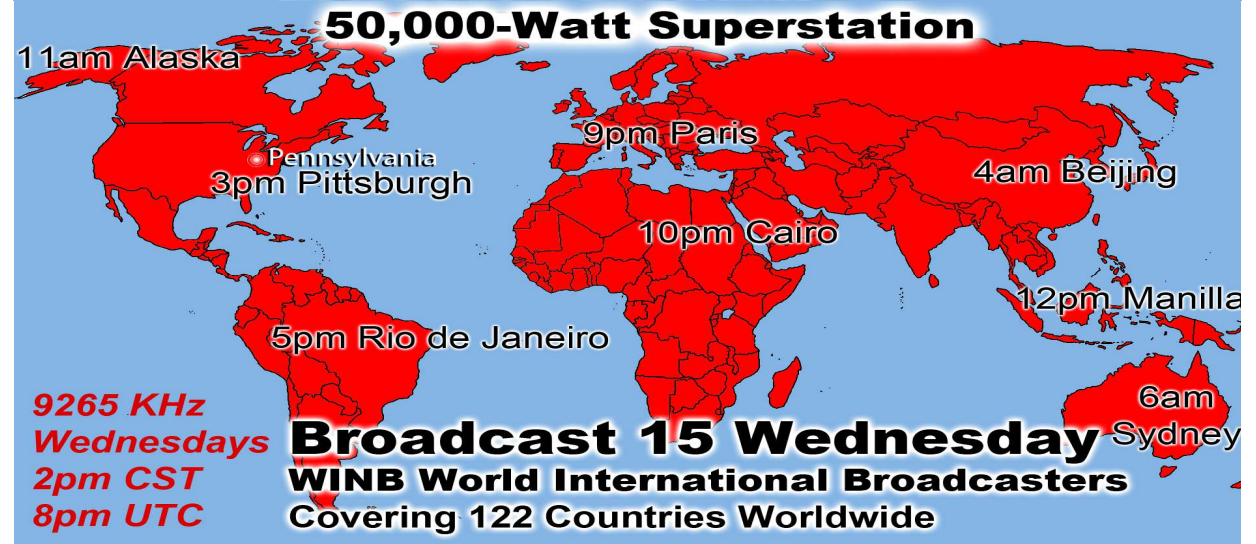

Top 21 of 89 Total Countries							
#	Hits	Hits	Files	Files	KBytes	KBytes	Country
1	103806	39.90%	82681	39.64%	202603485	63.35%	Commercial (com)
2	72721	27.95%	64610	30.97%	39223738	12.26%	Network (net)
3	61331	23.57%	47083	22.57%	57630722	18.02%	Unresolved/Unknown
4	14510	5.58%	13938	6.68%	17877424	5.59%	Germany
5	1801	0.69%	182	0.09%	17127	0.01%	Czech Republic
6	1033	0.40%	628	0.30%	219820	0.07%	European Union
7	575	0.22%	314	0.15%	508583	0.16%	Italy
8	539	0.21%	535	0.26%	75103	0.02%	Churches & Non-Profit (org)
9	485	0.19%	432	0.21%	58932	0.02%	Russian Federation
10	340	0.13%	308	0.15%	95721	0.03%	India
11	295	0.11%	295	0.14%	142	0.00%	Soviet Union
12	265	0.10%	248	0.12%	42022	0.01%	Australia
13	230	0.09%	153	0.07%	70503	0.02%	Brazil
14	200	0.08%	198	0.09%	680916	0.21%	South Africa
15	123	0.05%	84	0.04%	42072	0.01%	United Kingdom
16	95	0.04%	77	0.04%	3084	0.00%	Address Routing (arpa)
17	88	0.03%	84	0.04%	103335	0.03%	Mexico
18	84	0.03%	81	0.04%	3184	0.00%	United States Territories
19	80	0.03%	73	0.03%	48386	0.02%	Colombia
20	75	0.03%	48	0.02%	1232	0.00%	Serbia
21	74	0.03%	68	0.03%	2471	0.00%	Educational (edu)