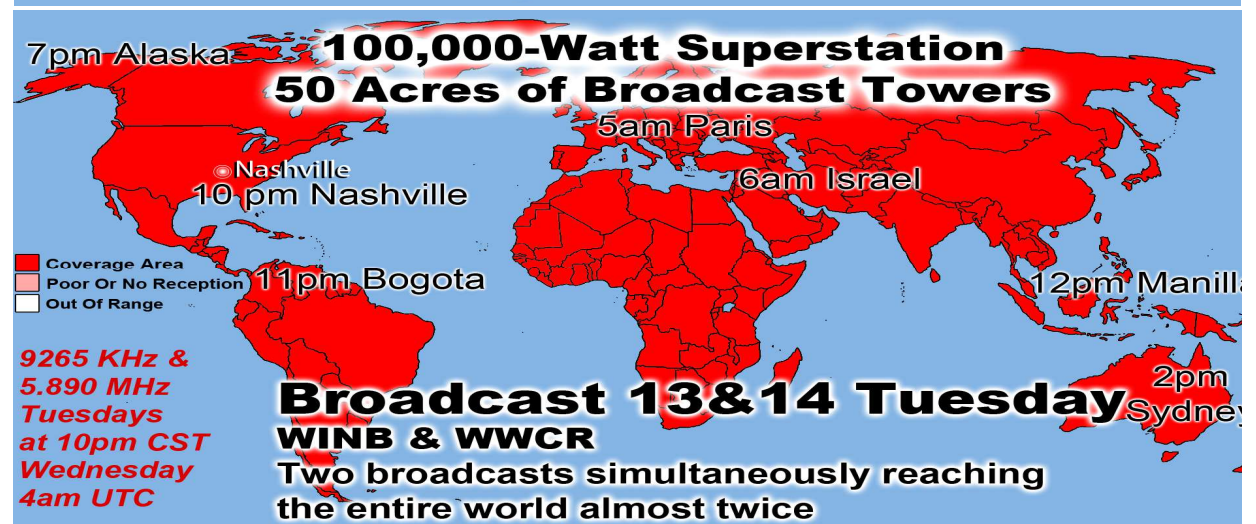

Top 21 of 89 Total Countries							
#	Hits	Hits	Files	Files	KBytes	KBytes	Country
1	103806	39.90%	82681	39.64%	202603485	63.35%	Commercial (com)
2	72721	27.95%	64610	30.97%	39223738	12.26%	Network (net)
3	61331	23.57%	47083	22.57%	57630722	18.02%	Unresolved/Unknown
4	14510	5.58%	13938	6.68%	17877424	5.59%	Germany
5	1801	0.69%	182	0.09%	17127	0.01%	Czech Republic
6	1033	0.40%	628	0.30%	219820	0.07%	European Union
7	575	0.22%	314	0.15%	508583	0.16%	Italy
8	539	0.21%	535	0.26%	75103	0.02%	Churches & Non-Profit (org)
9	485	0.19%	432	0.21%	58932	0.02%	Russian Federation
10	340	0.13%	308	0.15%	95721	0.03%	India
11	295	0.11%	295	0.14%	142	0.00%	Soviet Union
12	265	0.10%	248	0.12%	42022	0.01%	Australia
13	230	0.09%	153	0.07%	70503	0.02%	Brazil
14	200	0.08%	198	0.09%	680916	0.21%	South Africa
15	123	0.05%	84	0.04%	42072	0.01%	United Kingdom
16	95	0.04%	77	0.04%	3084	0.00%	Address Routing (arpa)
17	88	0.03%	84	0.04%	103335	0.03%	Mexico
18	84	0.03%	81	0.04%	3184	0.00%	United States Territories
19	80	0.03%	73	0.03%	48386	0.02%	Colombia
20	75	0.03%	48	0.02%	1232	0.00%	Serbia
21	74	0.03%	68	0.03%	2471	0.00%	Educational (edu)