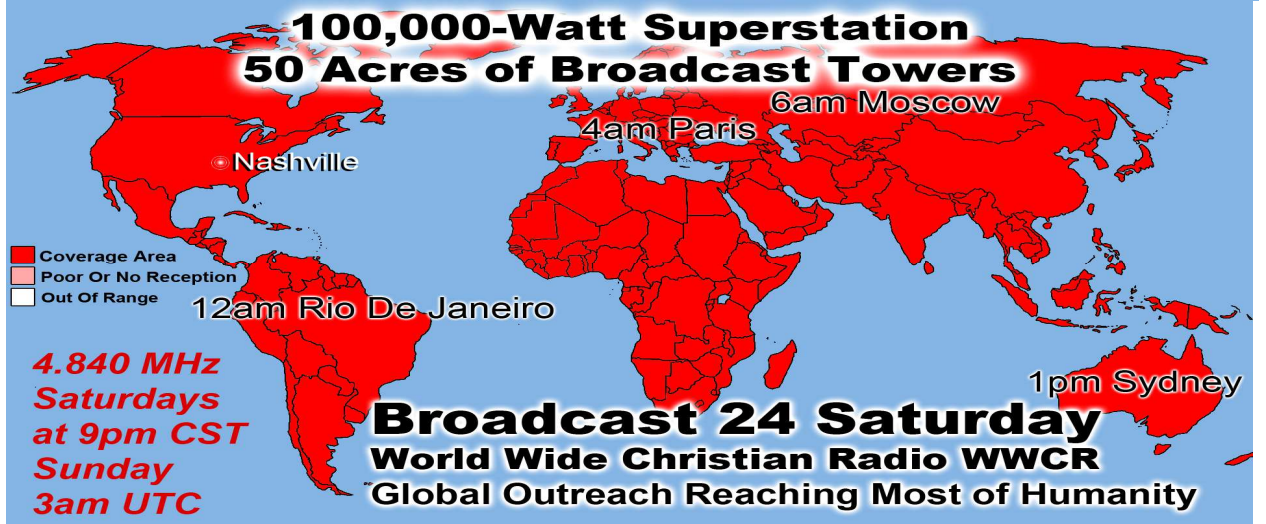

7pm Alaska 100,000-Watt Superstation  
50 Acres of Broadcast Towers

9265 KHz & 5.890 MHz  
Wednesdays at 10pm CST  
Thursday 4am UTC

**Broadcast 16&17 Wednesday**  
WINB & WWCR  
Two broadcasts simultaneously reaching the entire world almost twice