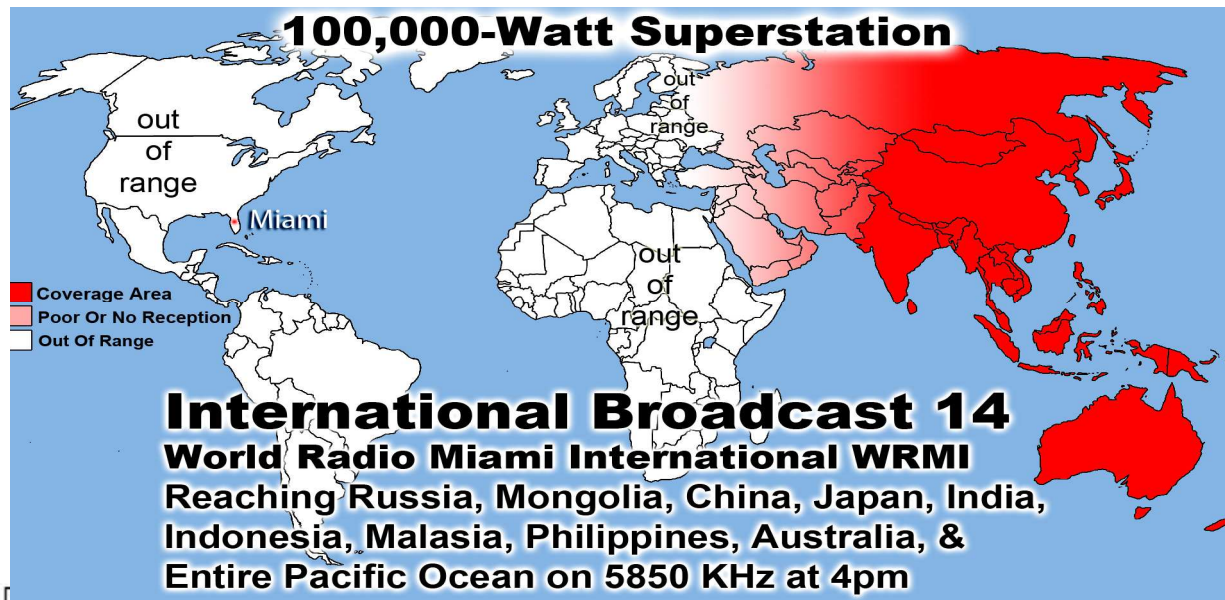

Use Back Entrance Sunday & Wednesday Nights

Last Weeks Offering: $1,820
Last Weeks Attendance: 183 + children
Baptized:
Baptisms @ Main Street in 2016: 60
Prayer Requests last week: 11

Prison Chaplain: Eddie Frazier
Baptized Last Sunday: 5
Prison Baptisms 2017: 248
Prison Baptisms 2016: 793
Prison Baptisms since 1998 -
*****Over 19,000 Souls*****

FEEDING THE POOR & HOMELESS

Sunday:	Coffee & Donuts 9 am before Sunday school	200
	Breakfast Burritos 10 am – 10:30 am	150
	Lunches in the fellowship hall @ 12:30	225
	To-go plates for sick & shut-ins	150
	Homeless Street People out Kitchen Window	100
Monday:	Coffee, Donuts or Sweet Rolls	120
	Bologna Sandwiches & soup 9am-12 Noon	250
Tuesday:	Coffee, Donuts or Sweet Rolls	120
	Bologna Sandwiches & soup 9am-12 Noon	250
Wednesday:	Coffee, Donuts or Sweet Rolls	120
	Bologna Sandwiches & soup 9am-12 Noon	250
	Wednesday Night Supper for poor before Bible Study	75
Thursday:	Coffee, Donuts or Sweet Rolls	120
	Bologna Sandwiches & soup 9am-12 Noon	250
Friday:	Coffee, Donuts or Sweet Rolls	120
	Bologna Sandwiches & soup 9am-12 Noon	250

Total Meals Prepared Per Week... 2,950

Feeding Over 150,000 meals per year

Sick & Shut-ins: Rick/Patty Baiser, Virginia Hebert, Mary Wyatt, Claude Masters, Marilyn Jones, Mary Trout, Shirley Patterson & Maggie Pope