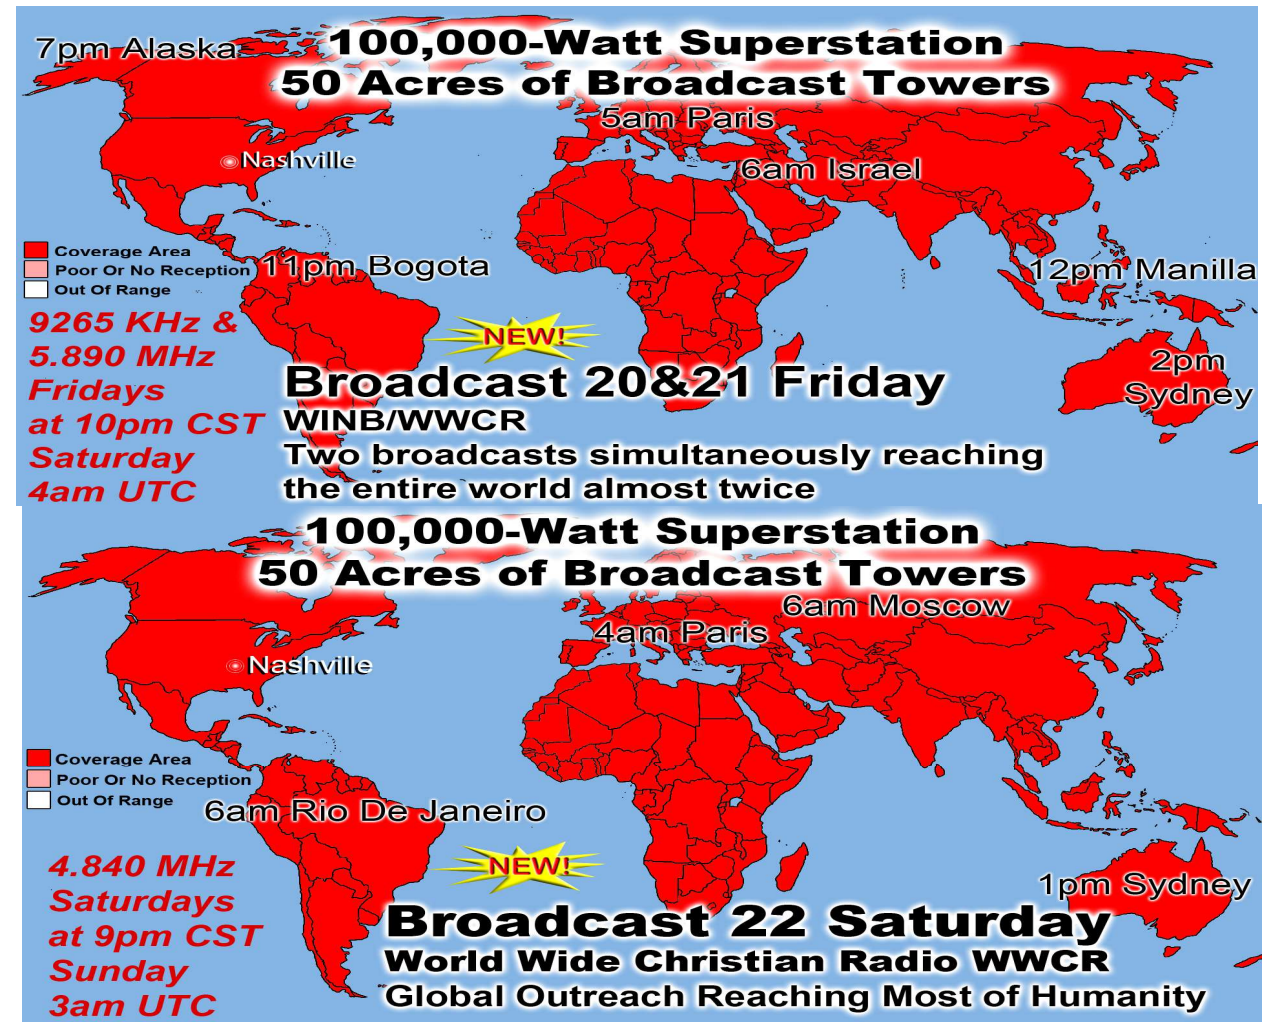

Web Prayer List: Raymond Afekolu; Innocent Muntanga; Karin Garcia; Bernard/Regina Locklear, Gabe Isaiah Alexis; Elias Munthali; William Lott cancer; Linda Crutchfield Family; Rufus Vested; Armando Rodriguez; Steven Miller God heal mind/use me; Gerald (Jerry) Ball preacher in everloving arms; Edward Zgambo-Malawi; Mslakbar family; Earline Holland Africa; Martin Alaniz; Christian/Laura Brown; surekh IAM-India; Ann Regan; Clareece Johnson passing; Leah Waters; Thompson family; Johnny Jointer; John Olmi; Decherie Carter; Rusty Holland Africa; John Schiwitz: Andre Nguessan Italy church; Aeronita Smith; Venkata Rao

How would 113 Countries Know About Us? ONLY RADIO !
Number Web Site requests in January 2019
Sermon Request:

513,732 wma Audio files Sermons
252,898 mp3 Sound files sermons
766,630 Total Sermons downloaded

Written Lessons:
255,078 pdf (Adobe Portable Document)