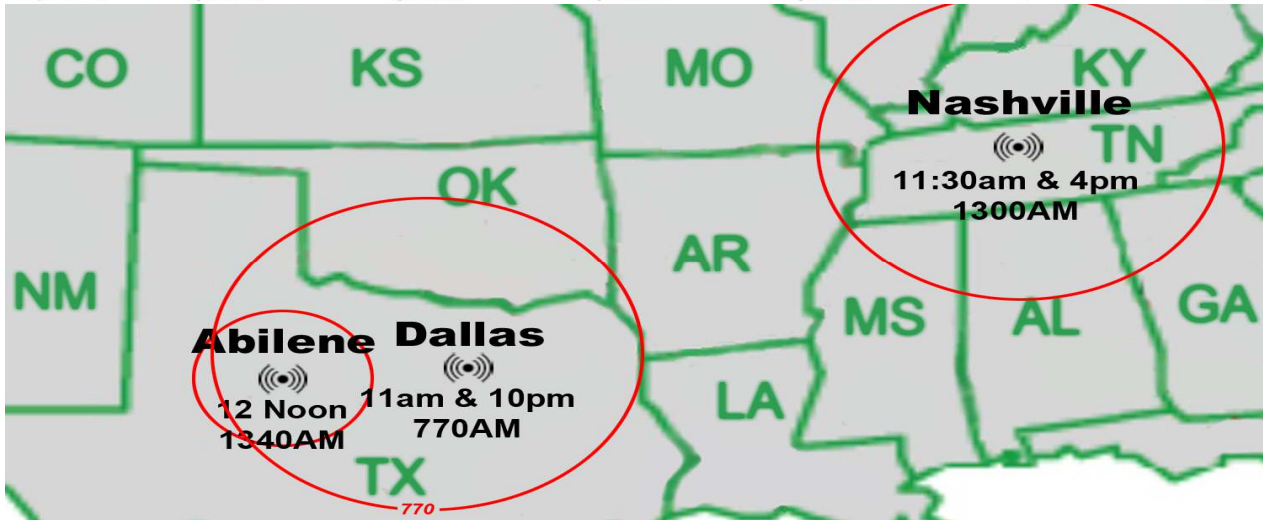

50,000-Watt Superstation

11am Alaska
3pm Pennsylvania
3pm Pittsburgh
3pm Paris
4pm Cairo
10pm Beijing
5pm Rio de Janeiro
12am Sydney

Broadcast 7 Monday
WINB World Wide Radio Pennsylvania
Covering the Entire World Sunday Evening

9265 KHz
Mondays
2pm CST
8pm UTC

NEW!

100,000-Watt Superstation
50 Acres of Broadcast Towers

7pm Alaska
Nashville
5am Paris
6am Israel
11pm Bogota
12pm Manilla
2pm Sydney

Broadcast 8&9 Monday
WINB/WWCR
Two broadcasts simultaneously reaching the entire world almost twice

9265 KHz & 5.890 MHz
Mondays
at 10pm CST
Tuesday
4am UTC

NEW!

Coverage Area
Poor Or No Reception
Out Of Range

50,000-Watt Superstation

11am Alaska
3pm Pennsylvania
3pm Pittsburgh
3pm Paris
4pm Cairo
10pm Beijing
5pm Rio de Janeiro
12am Sydney

Broadcast 10 Tuesday
WINB World Wide Radio Pennsylvania
Covering the Entire World Sunday Evening

9265 KHz
Tuesdays
2pm CST
8pm UTC

NEW!