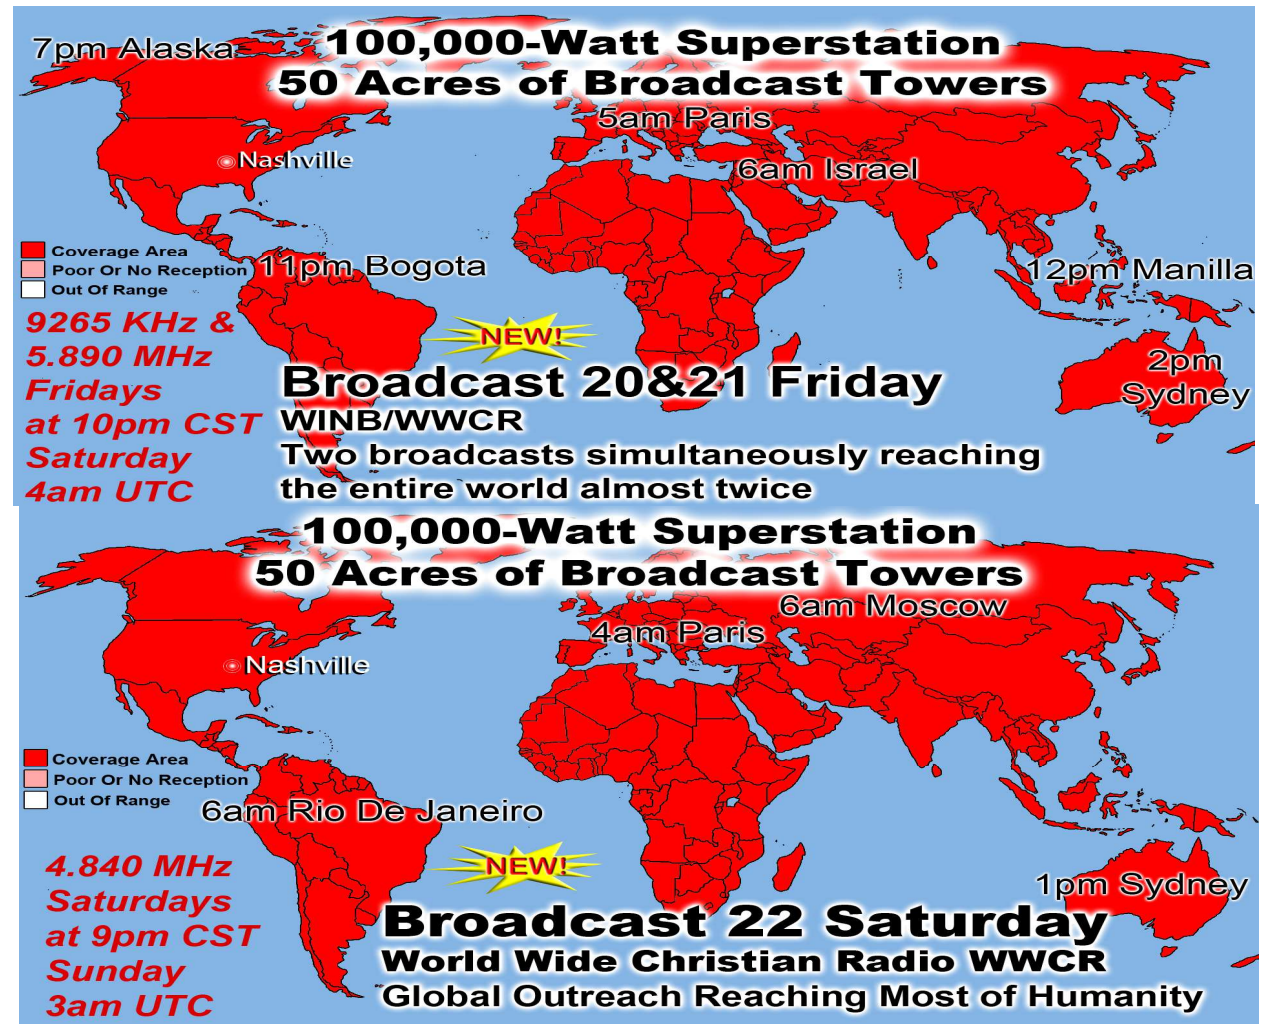

Web Prayer List: India-D.pradabdhan: Avid Williams; Karin Garcia; Raymond Afekolu; Innocent Muntanga; Kyle Nix; Bernard/Regina Locklear, Gabe Isaiah Alexis; Elias Munthali; William Lott cancer; Linda Crutchfield Family; Rufus Vested; Armando Rodriguez; Steven Miller God heal mind/use me; Gerald (Jerry) Ball preacher in everloving arms; Edward Zgambo-Malawi; Mslakbar family; Earline Holland Africa; Martin Alaniz; Christian/Laura Brown; surekh IAM-India; Ann Regan; Clareece Johnson passing; Leah Waters; Thompson family; Johnny Jointer; John Olmi; Decherie Carter; Rusty Holland Africa; John Schiwitz: Andre Nguessan Italy church; Aeronita Smith; Venkata Rao Rosendo Gumpad, Jr Family, Philipp; Carl & Emma; Kalami Palmer, Alice Julius; Jonathan Mixer heart & Chris; Jeremy Scott McGuire; MGMASSM MJTJDM; Calvin Ramsey; James Harris DBL Lung transplant; dnannuck Addiction; J Bunner preaching school; Julie Singleton brain aneurisms; Steve Boren;

PLEASE PRAY 4 WORLDWIDE PERSECUTED CHRISTIANS

How would 113 Countries Know About Us?
Number Web Site requests in January 2019
Sermon Request:

ONLY RADIO !

513,732 wma Audio files Sermons
252,898 mp3 Sound files sermons
766,630 Total Sermons downloaded

Written Lessons:

255,078 pdf (Adobe Portable Document)