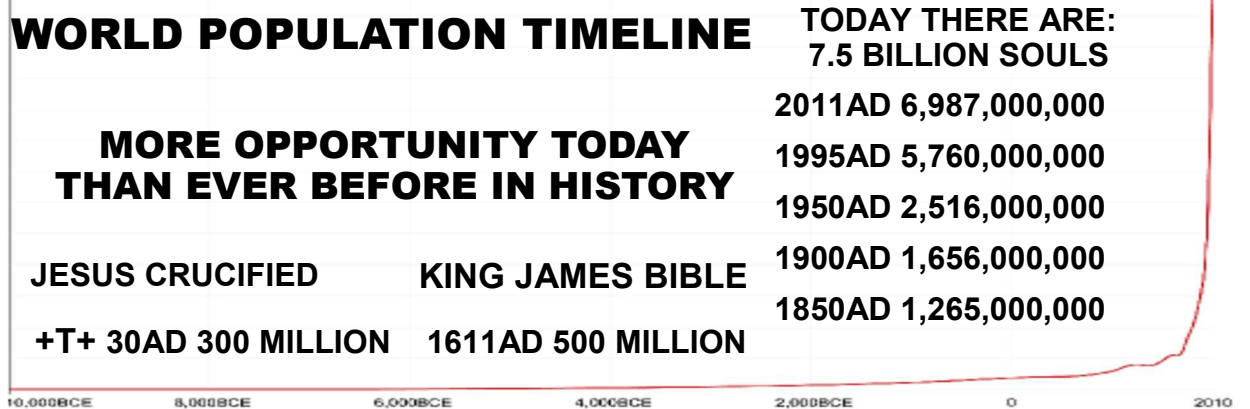

50,000-Watt Superstation

11am Alaska
3pm Pennsylvania
3pm Pittsburgh
3pm Paris
4pm Cairo
10pm Beijing
5pm Rio de Janeiro
12am Sydney

Broadcast 7 Monday
WINB World Wide Radio Pennsylvania
Covering the Entire World Sunday Evening

9265 KHz
Mondays
2pm CST
8pm UTC

NEW!

100,000-Watt Superstation
50 Acres of Broadcast Towers

7pm Alaska
Nashville
5am Paris
6am Israel
11pm Bogota
12pm Manilla
2pm Sydney

Broadcast 8&9 Monday
WINB/WWCR
Two broadcasts simultaneously reaching the entire world almost twice

9265 KHz & 5.890 MHz
Mondays
at 10pm CST
Tuesday
4am UTC

NEW!

Coverage Area
Poor Or No Reception
Out Of Range

50,000-Watt Superstation

11am Alaska
3pm Pennsylvania
3pm Pittsburgh
3pm Paris
4pm Cairo
10pm Beijing
5pm Rio de Janeiro
12am Sydney

Broadcast 10 Tuesday
WINB World Wide Radio Pennsylvania
Covering the Entire World Sunday Evening

9265 KHz
Tuesdays
2pm CST
8pm UTC

NEW!