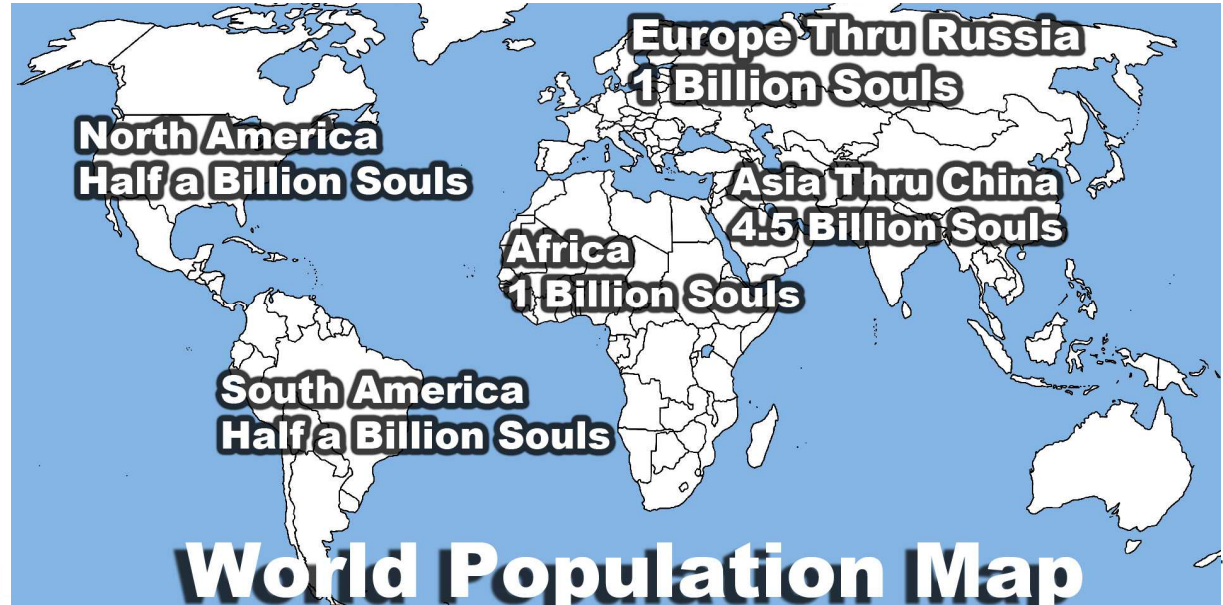

50,000-Watt Superstation

11am Alaska
3pm Pennsylvania
3pm Pittsburgh
3pm Paris
4pm Cairo
5pm Rio de Janeiro
10pm Beijing
12am Sydney

Broadcast 7 Monday
WINB World Wide Radio Pennsylvania
Covering the Entire World Sunday Evening

9265 KHz
Mondays
2pm CST
8pm UTC

NEW!

100,000-Watt Superstation
50 Acres of Broadcast Towers

7pm Alaska
Nashville
5am Paris
6am Israel
11pm Bogota
12pm Manilla
2pm Sydney

Broadcast 8&9 Monday
WINB/WWCR
Two broadcasts simultaneously reaching the entire world almost twice

9265 KHz & 5.890 MHz
Mondays
at 10pm CST
Tuesday
4am UTC

NEW!

■ Coverage Area
■ Poor Or No Reception
■ Out Of Range

50,000-Watt Superstation

11am Alaska
3pm Pennsylvania
3pm Pittsburgh
3pm Paris
4pm Cairo
5pm Rio de Janeiro
10pm Beijing
12am Sydney

Broadcast 10 Tuesday
WINB World Wide Radio Pennsylvania
Covering the Entire World Sunday Evening

9265 KHz
Tuesdays
2pm CST
8pm UTC

NEW!