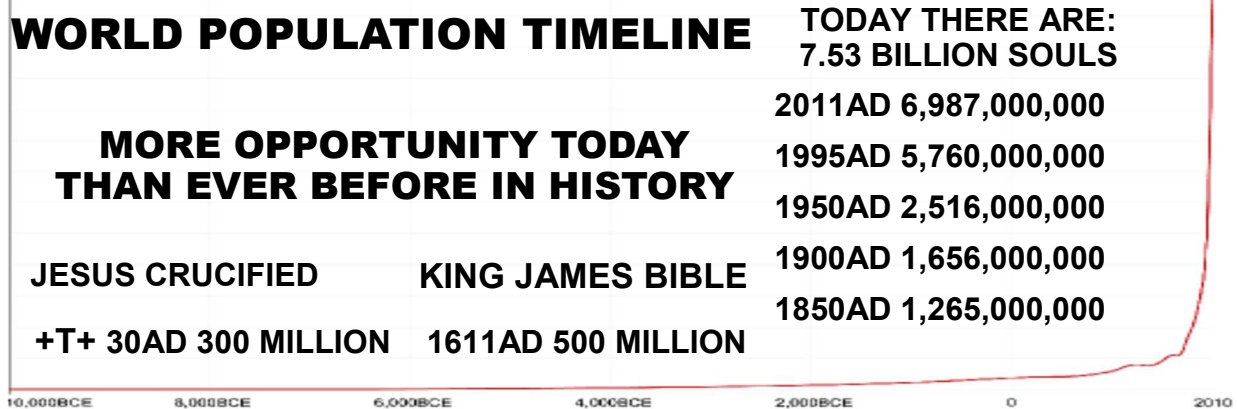

50,000-Watt Superstation

11am Alaska
3pm Pennsylvania
3pm Pittsburgh
3pm Paris
4pm Cairo
5pm Rio de Janeiro
10pm Beijing
12am Sydney

Broadcast 7 Monday
WINB World Wide Radio Pennsylvania
Covering the Entire World Sunday Evening

9265 KHz
Mondays
2pm CST
8pm UTC

NEW!

100,000-Watt Superstation
50 Acres of Broadcast Towers

7pm Alaska
Nashville
5am Paris
6am Israel
11pm Bogota
12pm Manilla
2pm Sydney

Broadcast 8&9 Monday
WINB/WWCR
Two broadcasts simultaneously reaching the entire world almost twice

9265 KHz & 5.890 MHz
Mondays
at 10pm CST
Tuesday
4am UTC

NEW!

■ Coverage Area
■ Poor Or No Reception
■ Out Of Range

50,000-Watt Superstation

11am Alaska
3pm Pennsylvania
3pm Pittsburgh
3pm Paris
4pm Cairo
5pm Rio de Janeiro
10pm Beijing
12am Sydney

Broadcast 10 Tuesday
WINB World Wide Radio Pennsylvania
Covering the Entire World Sunday Evening

9265 KHz
Tuesdays
2pm CST
8pm UTC

NEW!