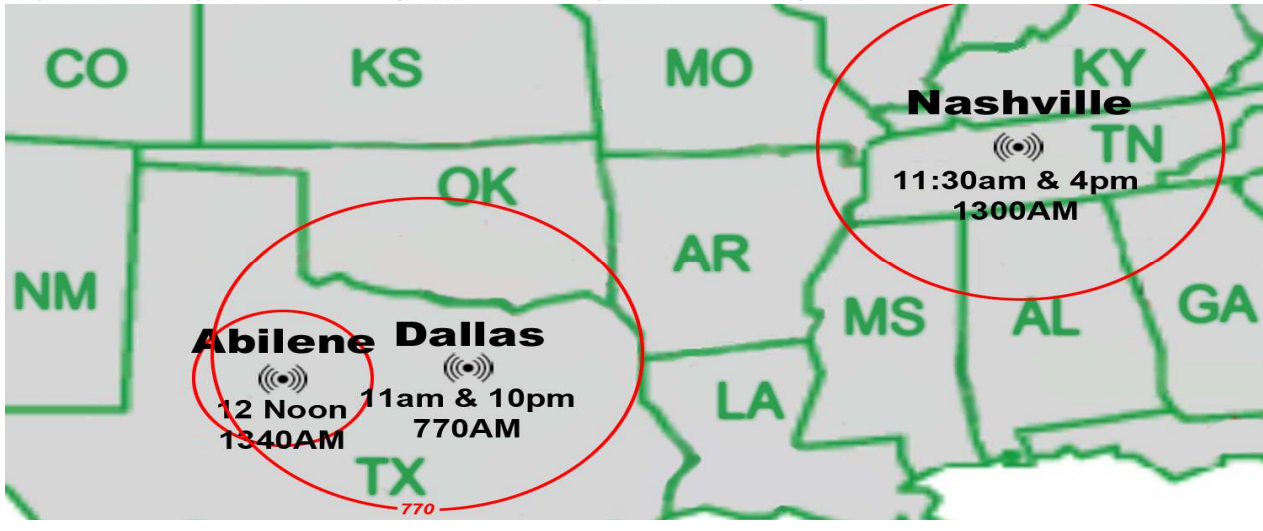

50,000-Watt Superstation

11am Alaska
3pm Pennsylvania
3pm Pittsburgh
3pm Paris
4pm Cairo
5pm Rio de Janeiro
10pm Beijing
12am Sydney

Broadcast 7 Monday
WINB World Wide Radio Pennsylvania
Covering the Entire World Sunday Evening

NEW!

9265 KHz
Mondays
2pm CST
8pm UTC

100,000-Watt Superstation
50 Acres of Broadcast Towers

7pm Alaska
Nashville
5am Paris
6am Israel
11pm Bogota
12pm Manilla
2pm Sydney

Broadcast 8&9 Monday
WINB/WWCR
Two broadcasts simultaneously reaching the entire world almost twice

NEW!

9265 KHz &
5.890 MHz
Mondays
at 10pm CST
Tuesday
4am UTC

☐ Coverage Area
☐ Poor Or No Reception
☐ Out Of Range

50,000-Watt Superstation

11am Alaska
3pm Pennsylvania
3pm Pittsburgh
3pm Paris
4pm Cairo
5pm Rio de Janeiro
10pm Beijing
12am Sydney

Broadcast 10 Tuesday
WINB World Wide Radio Pennsylvania
Covering the Entire World Sunday Evening

NEW!

9265 KHz
Tuesdays
2pm CST
8pm UTC