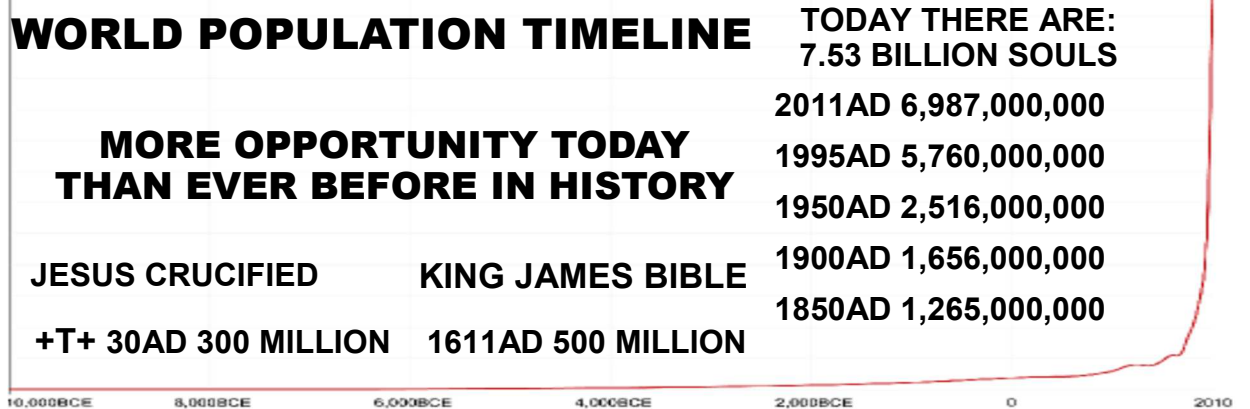

50,000-Watt Superstation

11am Alaska
3pm Pennsylvania
3pm Pittsburgh
3pm Paris
4pm Cairo
5pm Rio de Janeiro
10pm Beijing
12am Sydney

Broadcast 7 Monday
WINB World Wide Radio Pennsylvania
Covering the Entire World Sunday Evening

NEW!

9265 KHz
Mondays
2pm CST
8pm UTC

100,000-Watt Superstation
50 Acres of Broadcast Towers

7pm Alaska
Nashville
5am Paris
6am Israel
11pm Bogota
12pm Manilla
2pm Sydney

Broadcast 8&9 Monday
WINB/WWCR
Two broadcasts simultaneously reaching the entire world almost twice

NEW!

9265 KHz &
5.890 MHz
Mondays
at 10pm CST
Tuesday
4am UTC

☐ Coverage Area
☐ Poor Or No Reception
☐ Out Of Range

50,000-Watt Superstation

11am Alaska
3pm Pennsylvania
3pm Pittsburgh
3pm Paris
4pm Cairo
5pm Rio de Janeiro
10pm Beijing
12am Sydney

Broadcast 10 Tuesday
WINB World Wide Radio Pennsylvania
Covering the Entire World Sunday Evening

NEW!

9265 KHz
Tuesdays
2pm CST
8pm UTC