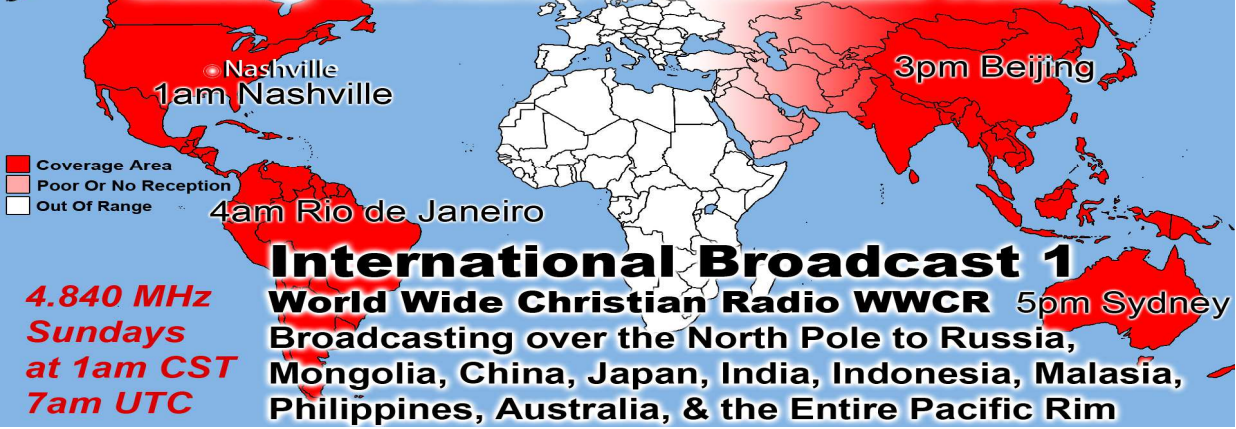

100,000-Watt Superstation
50 Acres of Broadcast Towers

7pm Alaska, 5am Paris, 6am Israel, 11pm Bogota, 12pm Manilla, 2pm Sydney

NEW!

9265 KHz & 5.890 MHz
Tuesdays at 10pm CST
Wednesday 4am UTC

Broadcast 11&12 Tuesday
WINB/WWCR
Two broadcasts simultaneously reaching the entire world almost twice

100,000-Watt Superstation
50 Acres of Broadcast Towers

7pm Alaska, 5am Paris, 6am Israel, 11pm Bogota, 12pm Manilla, 2pm Sydney

NEW!

9265 KHz & 5.890 MHz
Wednesdays at 10pm CST
Thursday 4am UTC

Broadcast 14&15 Wednesday
WINB/WWCR
Two broadcasts simultaneously reaching the entire world almost twice

NEW!

9265 KHz
Mondays
2pm CST
8pm UTC

100,000-Watt Superstation
50 Acres of Broadcast Towers

7pm Alaska
Nashville
11pm Bogota
2pm Sydney

5am Paris
6am Israel
12pm Manilla

Broadcast 8&9 Monday
WINB/WWCR
Two broadcasts simultaneously reaching the entire world almost twice

3pm Paris
4pm Cairo
10pm Beijing

Broadcast 10 Tuesday
WINB World Wide Radio Pennsylvania
Covering the Entire World Sunday Evening

NEW!

9265 KHz
Tuesdays
2pm CST
8pm UTC

**100,000-Watt Superstation - Global Outreach
Sunday - 50 Acres of Broadcast Towers**