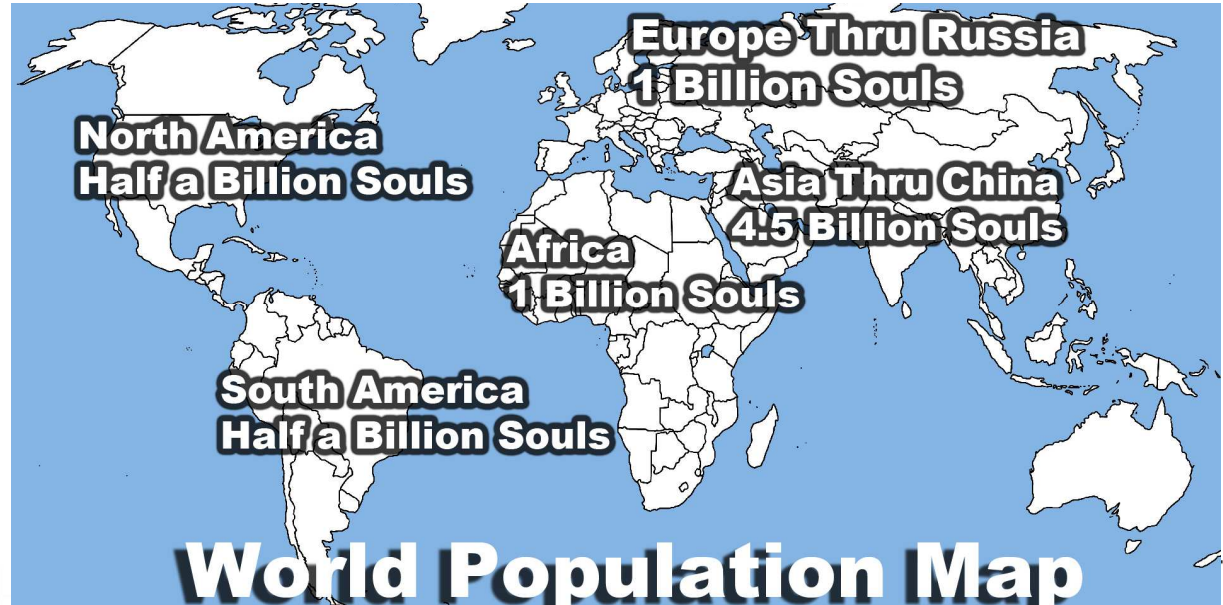

50,000-Watt Superstation

11am Alaska
3pm Pennsylvania
3pm Pittsburgh
3pm Paris
4pm Cairo
5pm Rio de Janeiro
10pm Beijing
12am Sydney

Broadcast 7 Monday
WINB World Wide Radio Pennsylvania
Covering the Entire World Sunday Evening

9265 KHz
Mondays
2pm CST
8pm UTC

NEW!

100,000-Watt Superstation
50 Acres of Broadcast Towers

7pm Alaska
Nashville
5am Paris
6am Israel
11pm Bogota
12pm Manilla
2pm Sydney

Broadcast 8&9 Monday
WINB/WWCR
Two broadcasts simultaneously reaching the entire world almost twice

9265 KHz & 5.890 MHz
Mondays
at 10pm CST
Tuesday
4am UTC

NEW!

Coverage Area
Poor Or No Reception
Out Of Range

50,000-Watt Superstation

11am Alaska
3pm Pennsylvania
3pm Pittsburgh
3pm Paris
4pm Cairo
5pm Rio de Janeiro
10pm Beijing
12am Sydney

Broadcast 10 Tuesday
WINB World Wide Radio Pennsylvania
Covering the Entire World Sunday Evening

9265 KHz
Tuesdays
2pm CST
8pm UTC

NEW!