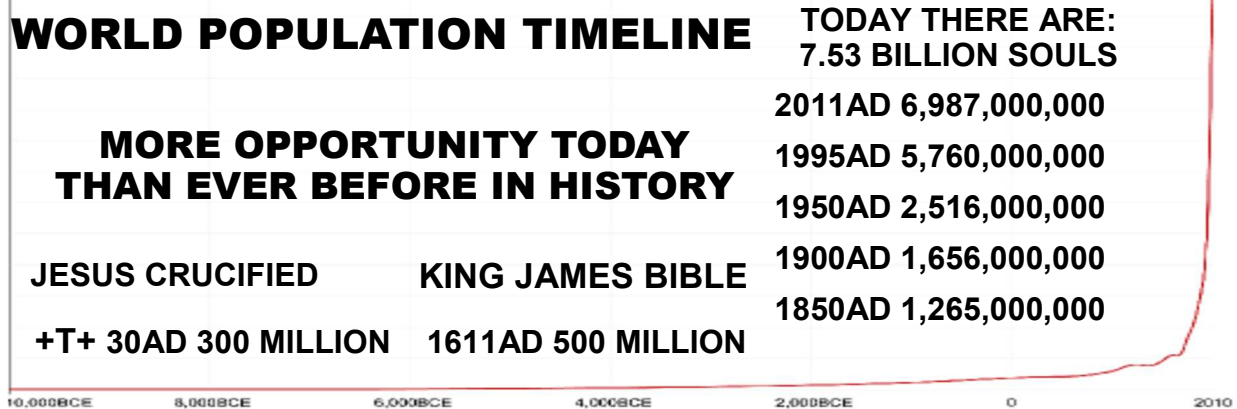

50,000-Watt Superstation

11am Alaska
3pm Pennsylvania
3pm Pittsburgh
3pm Paris
4pm Cairo
5pm Rio de Janeiro
10pm Beijing
12am Sydney

Broadcast 7 Monday
WINB World Wide Radio Pennsylvania
Covering the Entire World Sunday Evening

9265 KHz
Mondays
2pm CST
8pm UTC

NEW!

100,000-Watt Superstation
50 Acres of Broadcast Towers

7pm Alaska
Nashville
5am Paris
6am Israel
11pm Bogota
12pm Manilla
2pm Sydney

Broadcast 8&9 Monday
WINB/WWCR
Two broadcasts simultaneously reaching the entire world almost twice

9265 KHz & 5.890 MHz
Mondays
at 10pm CST
Tuesday
4am UTC

NEW!

Coverage Area
Poor Or No Reception
Out Of Range

50,000-Watt Superstation

11am Alaska
3pm Pennsylvania
3pm Pittsburgh
3pm Paris
4pm Cairo
5pm Rio de Janeiro
10pm Beijing
12am Sydney

Broadcast 10 Tuesday
WINB World Wide Radio Pennsylvania
Covering the Entire World Sunday Evening

9265 KHz
Tuesdays
2pm CST
8pm UTC

NEW!