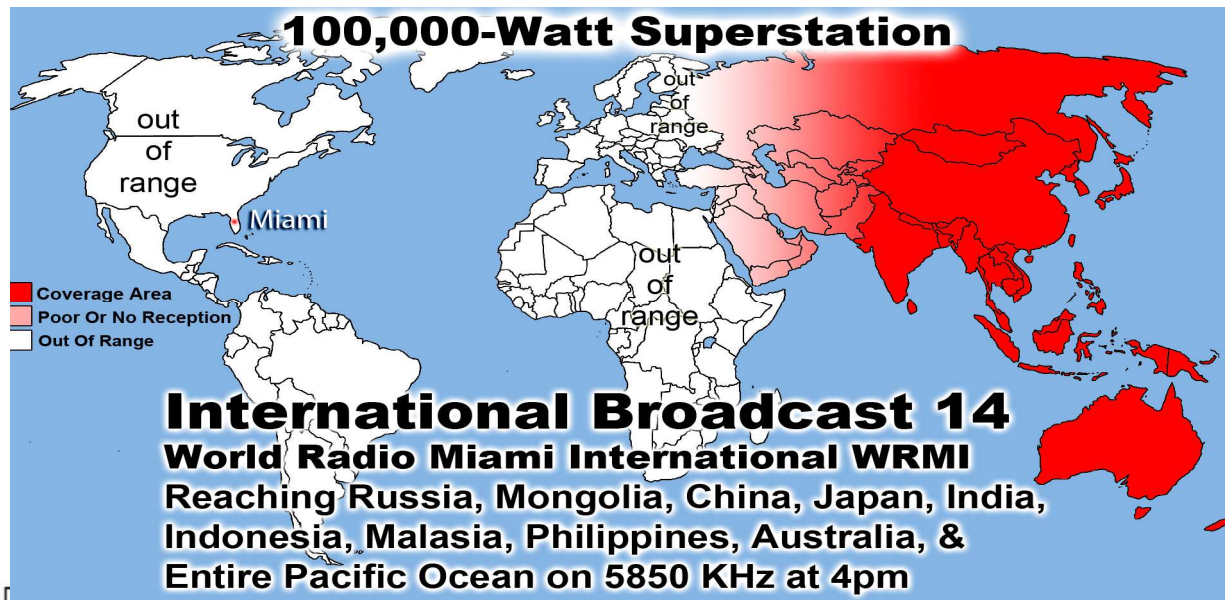

J-6 CoC & Lavon CoC Brethren

Last Weeks Offering: $943
Last Weeks Attendance: 201+ children
3 Baptized this week: Danitia King, Katina King & Antonio Perry
Baptisms @ Main Street in 2015: 53
Prayer Requests last week: 15

Prison Chaplain: Eddie Frazier
Baptized Last Sunday: 16
Prison Baptisms 2016: 304
Prison Baptisms 2015: 793
Prison Baptisms since 1998 - ****Over 18,000 Souls****

FEEDING THE POOR & HOMELESS

Sunday:	Coffee & Donuts 9 am before Sunday school	200
	Breakfast Burritos 10 am – 10:30 am	150
	Lunches in the fellowship hall @ 12:30	225
	To-go plates for sick & shut-ins	150
	Homeless Street People out Kitchen Window	100
Monday:	Coffee, Donuts or Sweet Rolls	120
	Bologna Sandwiches & soup 9am-3pm	250
Tuesday:	Coffee, Donuts or Sweet Rolls	120
	Bologna Sandwiches & soup 9am-3pm	250
Wednesday:	Coffee, Donuts or Sweet Rolls	120
	Bologna Sandwiches & soup 9am-3pm	250
	Wednesday Night Supper for poor before Bible Study	75
Thursday:	Coffee, Donuts or Sweet Rolls	120
	Bologna Sandwiches & soup 9am-3pm	250
Friday:	Coffee, Donuts or Sweet Rolls	120
	Bologna Sandwiches & soup 9am-3pm	250
Total Meals Prepared Per Week...		2,950

Feeding Over 150,000 meals per year

****The Next LADIES DAY is on July 9th.**** If You Can't Bring Food, Please Just Bring Yourself!! Call Vickie Williams w/Questions 214-821-2123