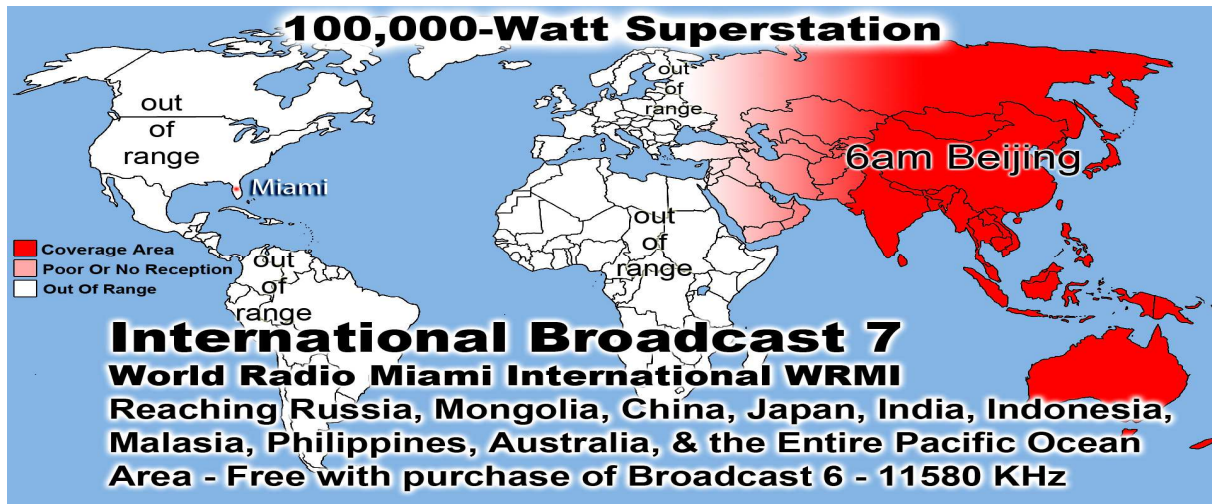

WORLD POPULATION TIMELINE

TODAY THERE ARE:
7 BILLION SOULS

2011AD	6,987,000,000
1995AD	5,760,000,000
1950AD	2,516,000,000
1900AD	1,656,000,000
1850AD	1,265,000,000

MORE OPPORTUNITY TODAY THAN EVER BEFORE IN HISTORY

JESUS CRUCIFIED	KING JAMES BIBLE
+T+ 30AD 300 MILLION	1611AD 500 MILLION