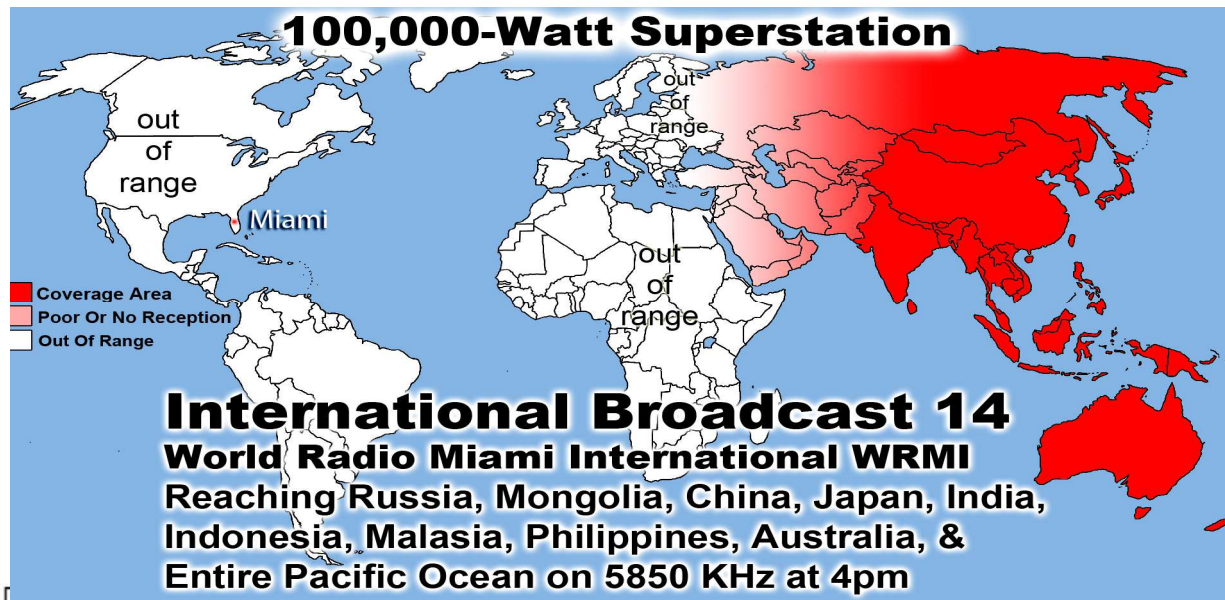

**100,000-Watt Superstation**

**International Broadcast 18**  
**World Radio Miami International WRFM**  
 Reaching Russia, Mongolia, China, Japan, India, Indonesia, Malasia, Philippines, Australia, & the Entire Pacific Ocean Area  
 on 5850 KHz at 9pm in Beijing - Free w/Purchase of Broadcast 14

**100,000-Watt Superstation**

**7490 MHz**  
**International Broadcast 19**  
**World Wide Christian Radio WWCR**  
 Reaching North & South America, Europe, Russia, Africa, the Middle East, Asia & India

**100,000-Watt Superstation**

**9265 KHz**  
**International Broadcast 20**  
**WINB World Wide Radio Pennsylvania**  
 With 1st Week Responses From Alberta Canada, Italy, Romania & New Zealand