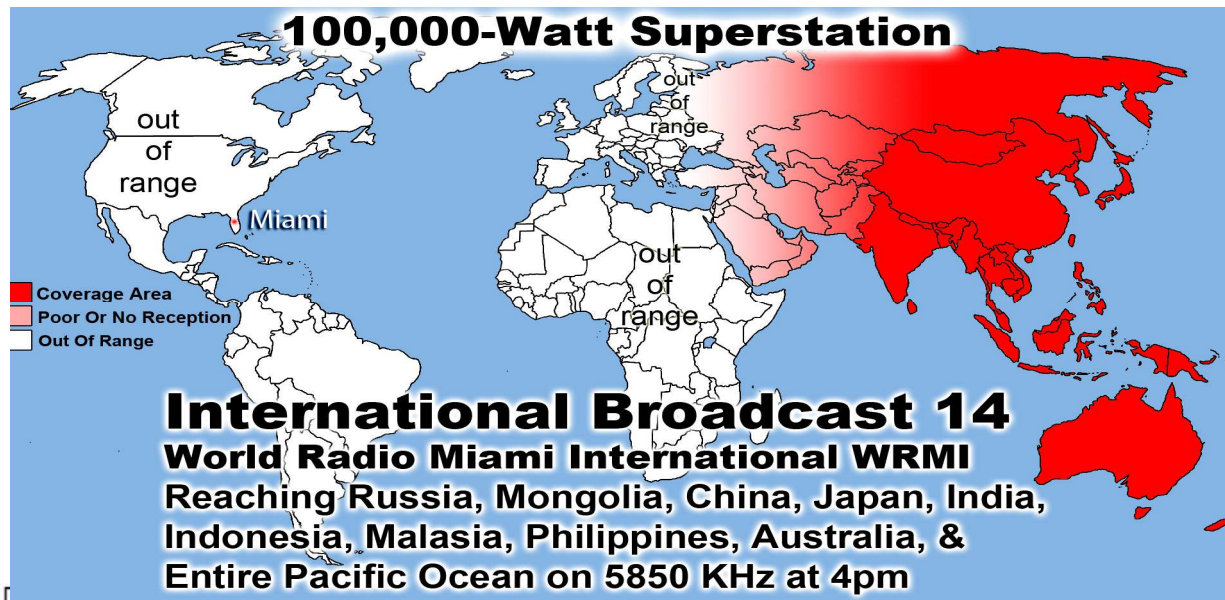

100,000-Watt Superstation
International Broadcast 18
World Radio Miami International WRMI
Reaching Russia, Mongolia, China, Japan, India, Indonesia, Malasia, Philippines, Australia, & the Entire Pacific Ocean Area
on 5850 KHz at 9pm in Beijing - Free w/Purchase of Broadcast 14

100,000-Watt Superstation
International Broadcast 19
World Wide Christian Radio WWCR
Reaching North & South America, Europe, Russia, Africa, the Middle East, Asia & India

100,000-Watt Superstation
International Broadcast 20 & 21
WINB World Wide Radio Pennsylvania
Covering the Entire World Morning & Evening