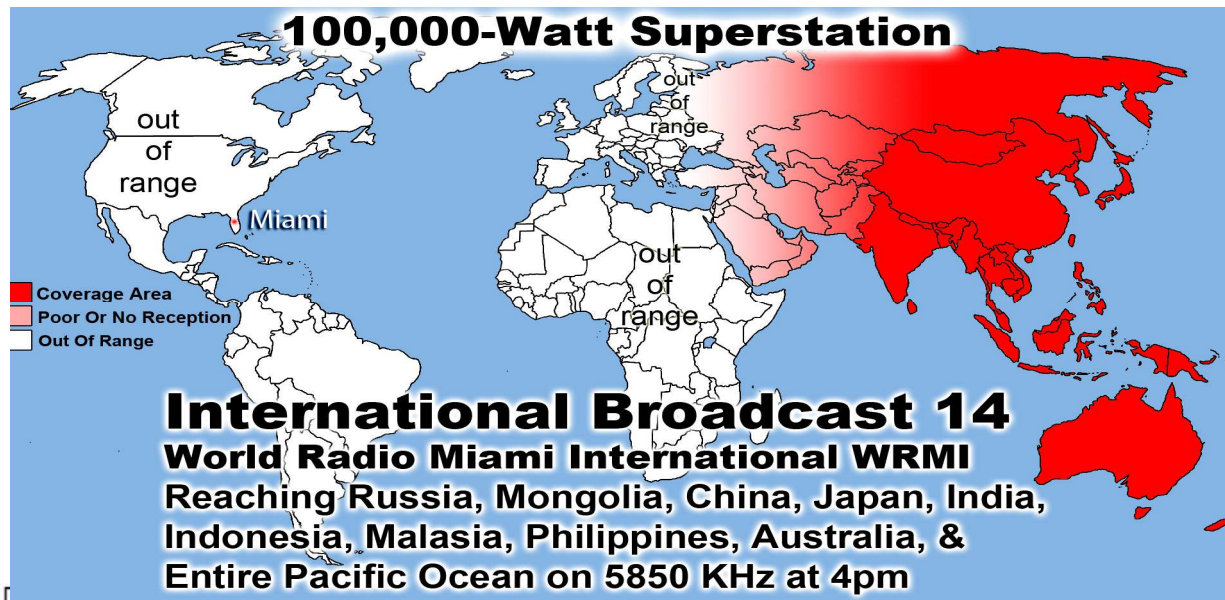

Welcome Skillman Ave. CoC Brethren

Last Weeks Offering: $ 758
Last Weeks Attendance: 201+ children
Baptized:
Baptisms @ Main Street in 2016: 57
Prayer Requests last week: 10

Prison Chaplain: Eddie Frazier
Baptized Last Sunday: 6
Prison Baptisms 2017: 25
Prison Baptisms 2016: 793
Prison Baptisms since 1998 -
*****Over 18,000 Souls*****

FEEDING THE POOR & HOMELESS

Sunday:	Coffee & Donuts 9 am before Sunday school	200
	Breakfast Burritos 10 am – 10:30 am	150
	Lunches in the fellowship hall @ 12:30	225
	To-go plates for sick & shut-ins	150
	Homeless Street People out Kitchen Window	100
Monday:	Coffee, Donuts or Sweet Rolls	120
	Bologna Sandwiches & soup 9am-12 Noon	250
Tuesday:	Coffee, Donuts or Sweet Rolls	120
	Bologna Sandwiches & soup 9am-12 Noon	250
Wednesday:	Coffee, Donuts or Sweet Rolls	120
	Bologna Sandwiches & soup 9am-12 Noon	250
	Wednesday Night Supper for poor before Bible Study	75
Thursday:	Coffee, Donuts or Sweet Rolls	120
	Bologna Sandwiches & soup 9am-12 Noon	250
Friday:	Coffee, Donuts or Sweet Rolls	120
	Bologna Sandwiches & soup 9am-12 Noon	250
Total Meals Prepared Per Week... 2,950		

Feeding Over 150,000 meals per year

Sick & Shut-ins: Rick/Patty Baiser, Virginia Hebert, Mary Wyatt, Claude Masters, Marilyn Jones, Mary Trout, Shirley Patterson & Maggie Pope