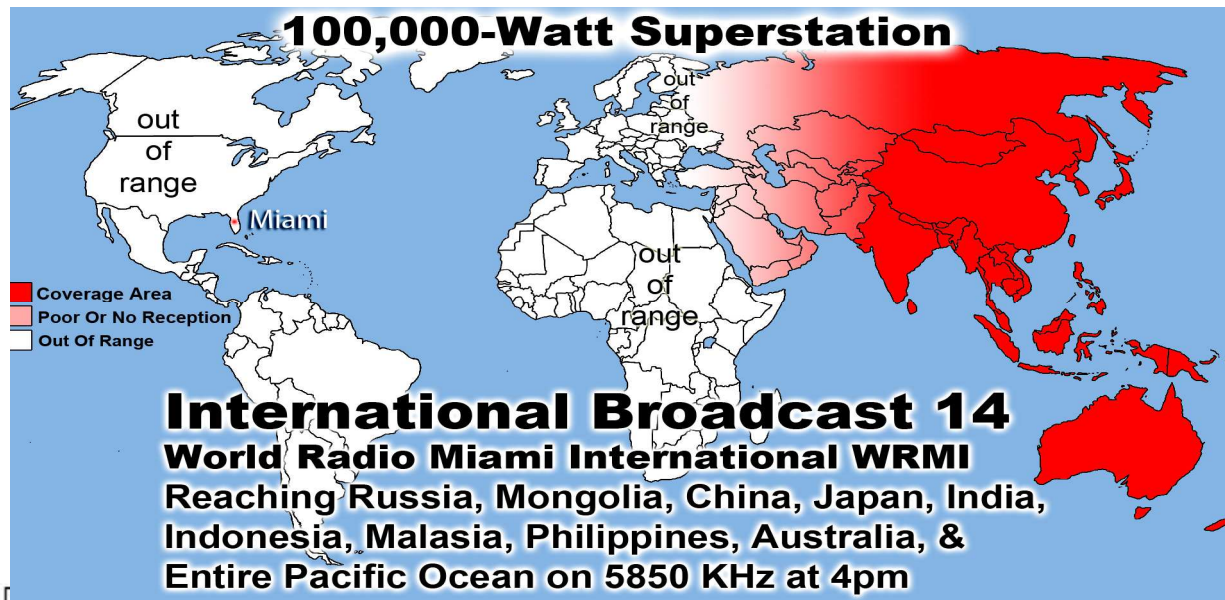

******The Next LADIES DAY is on February 11th.**** If You Can't Bring Food, Please Just Bring Yourself!! Call Vickie Williams w/Questions 214-821-2123**

100,000-Watt Superstation

International Broadcast 18
World Radio Miami International WRM
 Reaching Russia, Mongolia, China, Japan, India, Indonesia, Malasia, Philippines, Australia, & the Entire Pacific Ocean Area on 5850 KHz at 9pm in Beijing - Free w/Purchase of Broadcast 14

100,000-Watt Superstation

International Broadcast 19
World Wide Christian Radio WWCR
 Reaching North & South America, Europe, Russia, Africa, the Middle East, Asia & India

100,000-Watt Superstation

International Broadcast 20 & 21
WINB World Wide Radio Pennsylvania
 Covering the Entire World Morning & Evening