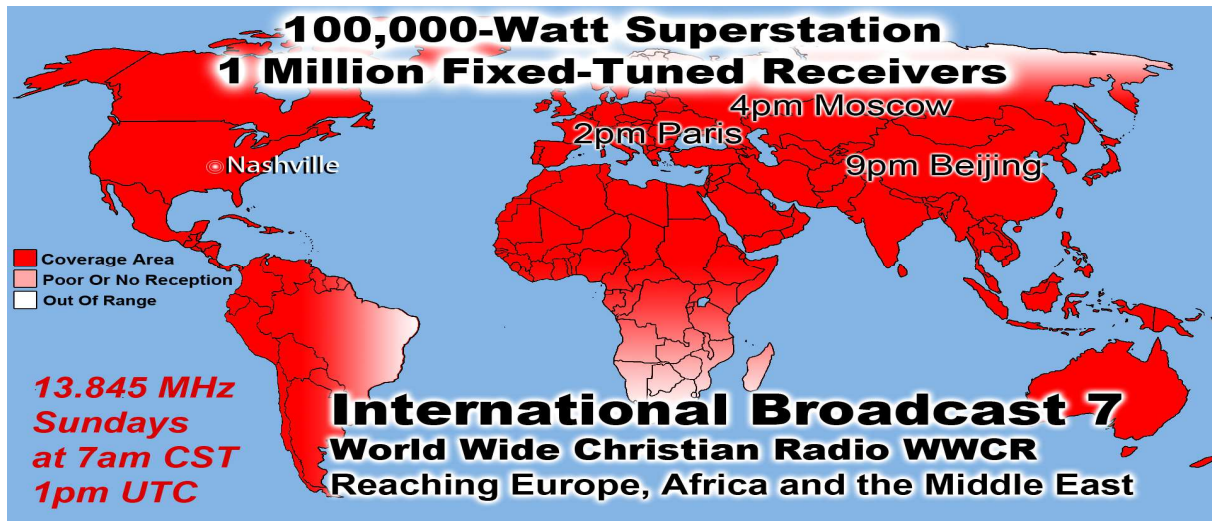

100,000-Watt Superstation
50 Acres of Broadcast Towers

7490 MHz
Sundays at 8am CST
 2pm UTC

International Broadcast 11
World Wide Christian Radio WWCR
 Reaching Europe, Africa, Russia, the Middle East, Asia & India

100,000-Watt Superstation
50 Acres of Broadcast Towers

5.890 MHz
Mondays at 10pm CST
 4am UTC

Monday Broadcast
World Wide Christian Radio WWCR
 Reaching The Entire Pacific Rim, Europe, N. Africa Through China, N. & S. America

100,000-Watt Superstation
50 Acres of Broadcast Towers

5.890 MHz
Tuesdays at 10pm CST
 4am UTC

Tuesday Broadcast
World Wide Christian Radio WWCR
 Reaching The Entire Pacific Rim, Europe, N. Africa Through China, N. & S. America