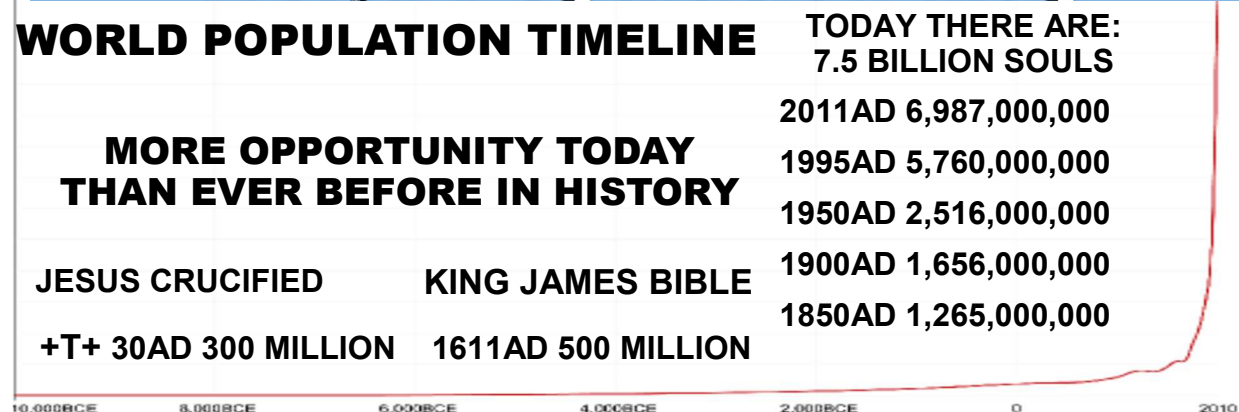

Monthly Web Statistics October 273,794 Hits
Total First Time Visits 12,841 Total Hits Year Over 3,228,077
Total home worship sites 9,492 109 Countries World Wide
Written Lessons October 340,838 Audio Lessons October 1,247,133

Summary by Month										
Month	Daily Avg				Monthly Totals					
	Hits	Files	Pages	Visits	Sites	KBytes	Visits	Pages	Files	Hits
Oct 2018	8591	7003	588	401	9250	181965591	12431	18241	217114	266331
Sep 2018	8976	7291	686	422	9687	258996686	12681	20603	218743	269280
Aug 2018	9693	7953	804	459	10751	259496749	14235	24950	246557	300498
Jul 2018	8894	7376	666	421	9579	239568625	13070	20674	228686	275727
Jun 2018	8963	7351	669	398	10587	305753714	11941	20090	220558	268897
May 2018	9029	7509	586	360	10440	284754015	11190	18182	232789	279925
Apr 2018	9411	7886	663	395	10354	242492413	11876	19915	236583	282341
Mar 2018	10773	9116	862	442	11607	267072338	13729	26734	282626	333981
Feb 2018	11022	9239	750	451	12019	223861911	12633	21006	258710	308633
Jan 2018	10092	8224	571	373	3693	41859610	2990	4573	65797	80737
Dec 2017	10117	8194	711	477	13884	237906323	14802	22066	254039	313630
Nov 2017	8430	6773	621	421	11627	165173262	12646	18656	203201	252918
Totals						2708901237	144224	235690	2665403	3232898

Top 21 of 109 + Total Countries							
#	Hits	Hits	Files	Files	KBytes	KBytes	Country
1	96027	35.07%	82100	36.74%	52514126	28.23%	Network (net)
2	90979	33.23%	75924	33.98%	51728901	27.81%	Commercial (com)
3	66895	24.43%	54499	24.39%	63945752	34.38%	Unresolved/Unknown
4	5305	1.94%	4640	2.08%	9850153	5.30%	European Union
5	2423	0.88%	2106	0.94%	5414497	2.91%	Germany
6	1503	0.55%	238	0.11%	197141	0.11%	Czech Republic
7	952	0.35%	877	0.39%	172631	0.09%	Churches and Non-Profit (org)
8	856	0.31%	592	0.26%	305712	0.16%	Brazil
9	753	0.28%	518	0.23%	241475	0.13%	India
10	556	0.20%	497	0.22%	3956	0.00%	Russian Federation
11	480	0.18%	312	0.14%	67247	0.04%	Italy
12	428	0.16%	426	0.19%	83141	0.04%	Educational (edu)
13	352	0.13%	233	0.10%	6308	0.00%	Serbia
14	341	0.12%	217	0.10%	2719	0.00%	Israel
15	293	0.11%	276	0.12%	42096	0.02%	South Africa
16	271	0.10%	187	0.08%	88302	0.05%	Poland
17	261	0.10%	225	0.10%	70932	0.04%	Thailand
18	257	0.09%	240	0.11%	24278	0.01%	Singapore
19	255	0.09%	169	0.08%	4586	0.00%	Turkey
20	233	0.09%	232	0.10%	0	0.00%	Soviet Union
21	222	0.08%	222	0.10%	58838	0.03%	Ghana

100,000-Watt Superstation
50 Acres of Broadcast Towers

7490 MHz
Sundays at 8am CST
2pm UTC

International Broadcast 11
World Wide Christian Radio WWCR
Reaching Europe, Africa, Russia, the Middle East, Asia & India

100,000-Watt Superstation
50 Acres of Broadcast Towers

5.890 MHz
Mondays at 10pm CST
4am UTC

Monday Broadcast
World Wide Christian Radio WWCR
Reaching The Entire Pacific Rim, Europe, N. Africa Through China, N. & S. America

100,000-Watt Superstation
50 Acres of Broadcast Towers

5.890 MHz
Tuesdays at 10pm CST
4am UTC

Tuesday Broadcast
World Wide Christian Radio WWCR
Reaching The Entire Pacific Rim, Europe, N. Africa Through China, N. & S. America