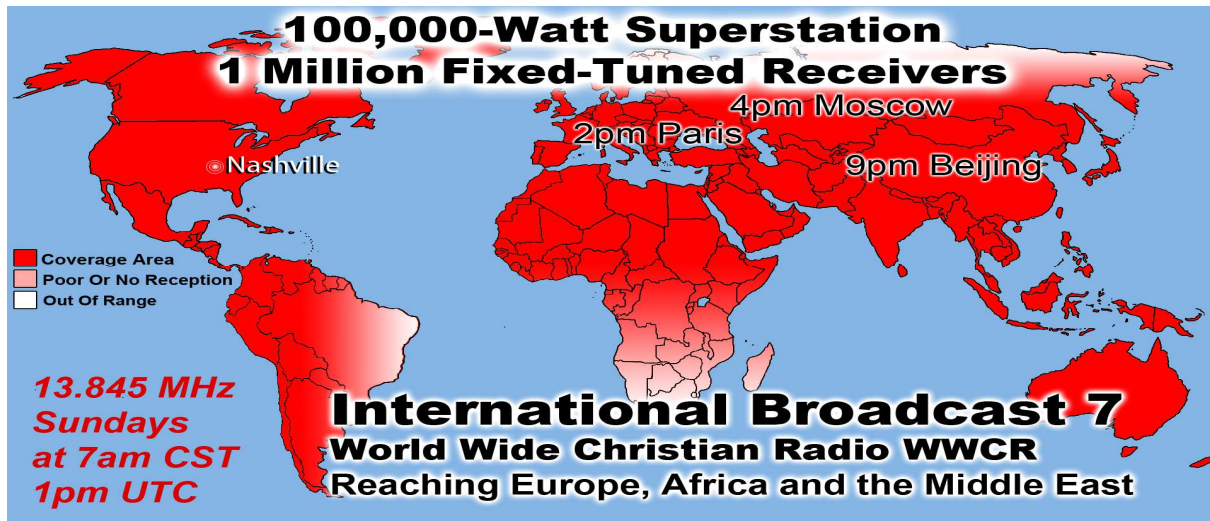

100,000-Watt Superstation - 1 Million Fixed-Tuned Receivers in Africa 5pm Moscow

■ Coverage Area
■ Poor Or No Reception
■ Out Of Range

15.825 MHz
Sundays at 8am CST
2pm UTC

International Broadcast 1
World Wide Christian Radio WWCR
 Reaching North & South America, Europe, Russia, Africa, the Middle East, Asia & India