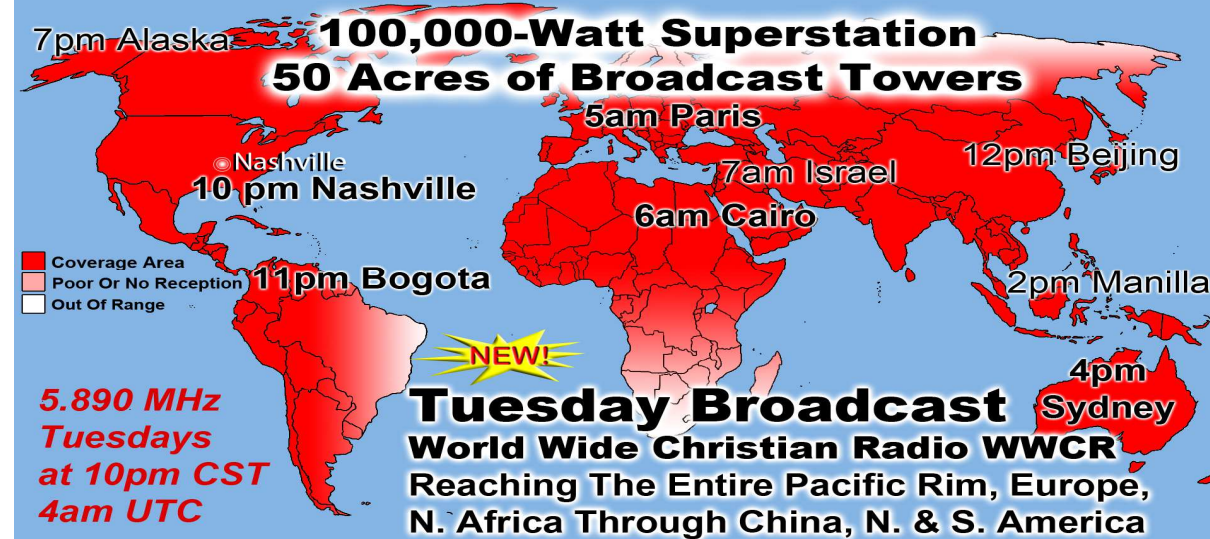

100,000-Watt Superstation - 1 Million Fixed-Tuned Receivers in Africa 5pm Moscow

■ Coverage Area
■ Poor Or No Reception
■ Out Of Range

15.825 MHz
Sundays at 8am CST
2pm UTC

International Broadcast 1
World Wide Christian Radio WWCR
 Reaching North & South America, Europe, Russia, Africa, the Middle East, Asia & India