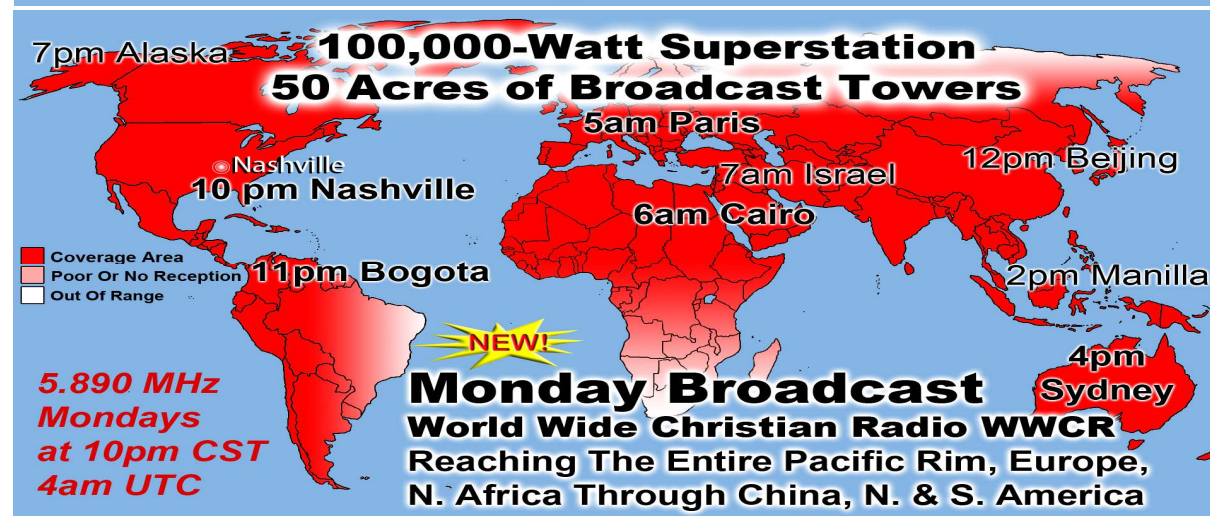

100,000-Watt Superstation - 1 Million Fixed-Tuned Receivers in Africa 5pm Moscow

■ Coverage Area
■ Poor Or No Reception
■ Out Of Range

15.825 MHz
Sundays at 8am CST
2pm UTC

International Broadcast 1
World Wide Christian Radio WWCR
 Reaching North & South America, Europe, Russia, Africa, the Middle East, Asia & India