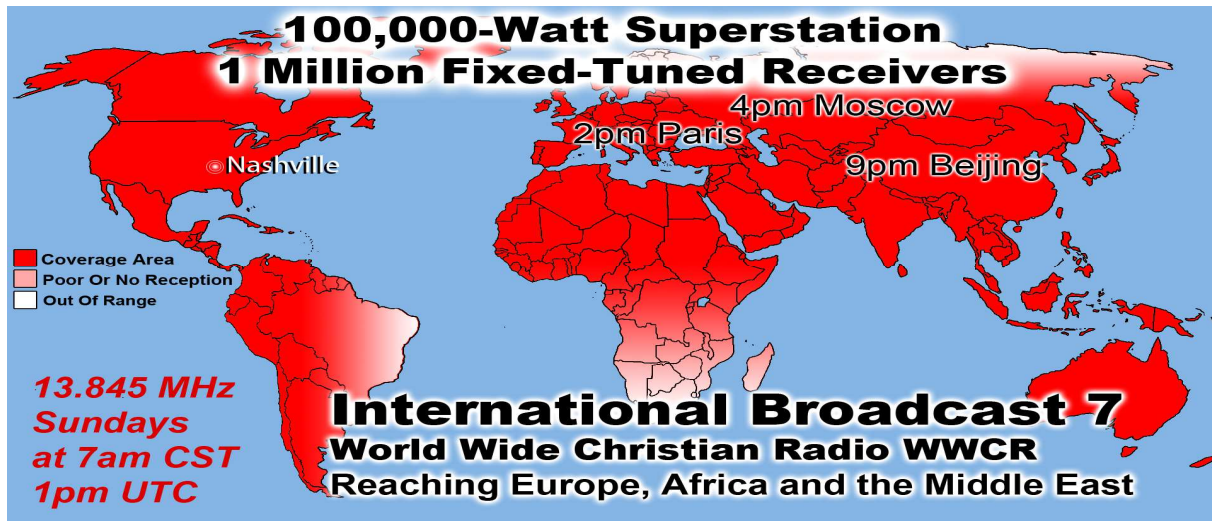

100,000-Watt Superstation - 1 Million Fixed-Tuned Receivers in Africa 5pm Moscow

100,000-Watt Superstation 50 Acres of Broadcast Towers

100,000-Watt Superstation - Global Outreach Sunday - 50 Acres of Broadcast Towers