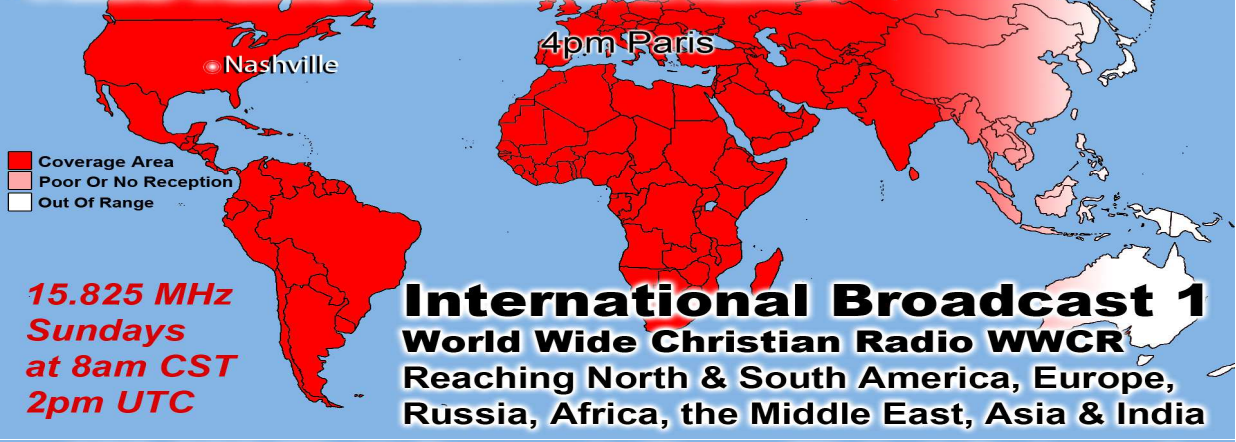

100,000-Watt Superstation - 1 Million Fixed-Tuned Receivers in Africa 5pm Moscow