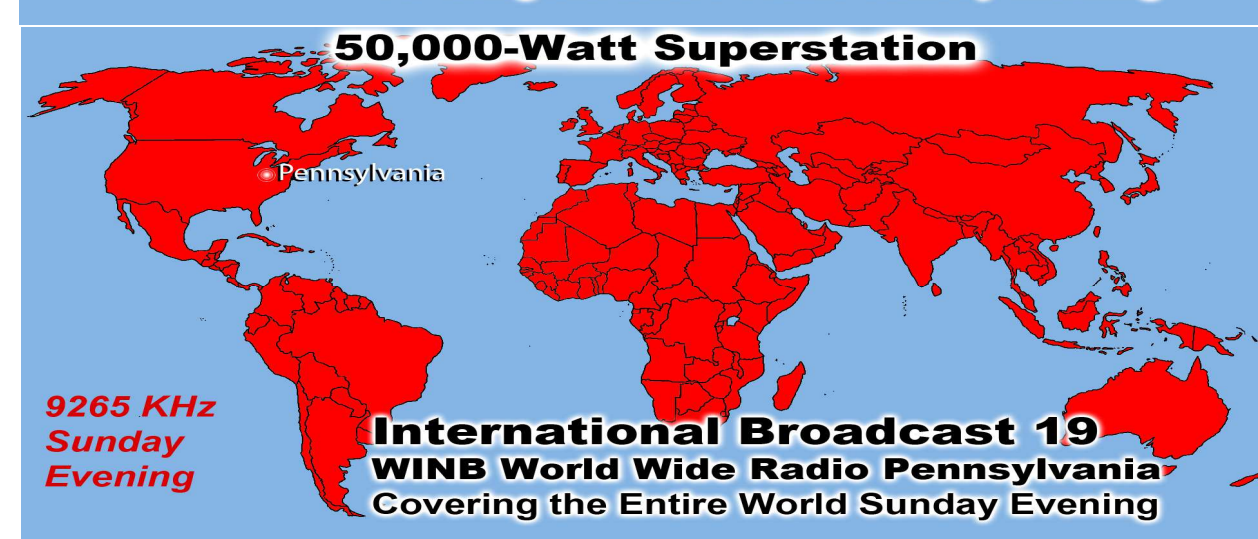

Web Prayer List: India-D.pradabdathan; Avid Williams; Karin Garcia; Bernard/Regina Locklear, Gabe Isaiah Alexis; Elias Munthali; William Lott cancer; Linda Crutchfield Family; Rufus Vested; Armando Rodriguez, ; Steven Miller God heal mind/use me; Gerald (Jerry) Ball preacher in everloving arms; Edward Zgambo-Malawi; Mslakbar family; Earline Holland Africa; Martin Alaniz; Christian/Laura Brown; surekh IAM-India; Ann Regan; Clareece Johnson passing; Leah Waters; Thompson family; Johnny Jointer; John Olmi; Decherie Carter; Rusty Holland Africa; John Schiwitz; Andre Nguessan Italy church; Aeronita Smith Feel God near; Rosendo Gumpad Jr. & Family, Philipp; Carl & Emma & Alice Julius;

PRAISE GOD Check in MAIL 4 DAILY World Broadcast

Sick & Shut-ins: Charlotte Johnson, Maggie Pope, Jean Ernest, Virginia Hebert, Mary Wyatt, Claude Masters, Marilyn Jones, Mary Trout, Shirley Patterson