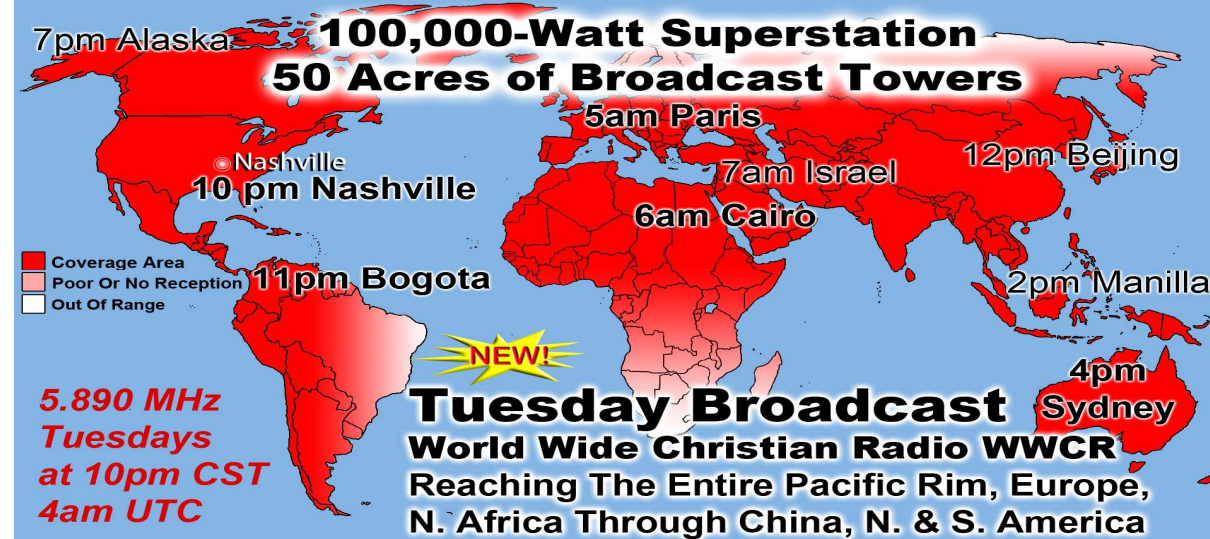

Top 21 of 110 Total Countries							
#	Hits	Hits	Files	Files	KBytes	KBytes	Country
1	101810	37.25%	79636	36.23%	41531168	20.13%	Network (net)
2	90095	32.97%	78048	35.51%	63746552	30.90%	Commercial (com)
3	60817	22.25%	49532	22.53%	60373632	29.27%	Unresolved/Unknown
4	5960	2.18%	5293	2.41%	26343738	12.77%	European Union
5	3454	1.26%	3104	1.41%	10821414	5.25%	Germany
6	2310	0.85%	1371	0.62%	364986	0.18%	Czech Republic
7	678	0.25%	451	0.21%	194037	0.09%	Brazil
8	612	0.22%	443	0.20%	51492	0.02%	Italy
9	599	0.22%	413	0.19%	11558	0.01%	India
10	427	0.16%	410	0.19%	69087	0.03%	Thailand
11	371	0.14%	359	0.16%	1369536	0.66%	South Africa
12	342	0.13%	339	0.15%	455682	0.22%	Tanzania
13	339	0.12%	288	0.13%	166678	0.08%	Russian Federation
14	336	0.12%	321	0.15%	89779	0.04%	Singapore
15	335	0.12%	328	0.15%	31823	0.02%	Churches & Non-Profit (org)
16	251	0.09%	164	0.07%	4328	0.00%	Serbia
17	215	0.08%	139	0.06%	3823	0.00%	Poland
18	206	0.08%	169	0.08%	78211	0.04%	France
19	186	0.07%	185	0.08%	136149	0.07%	Nigeria
20	185	0.07%	122	0.06%	3375	0.00%	Argentina
21	158	0.06%	158	0.07%	45	0.00%	Soviet Union