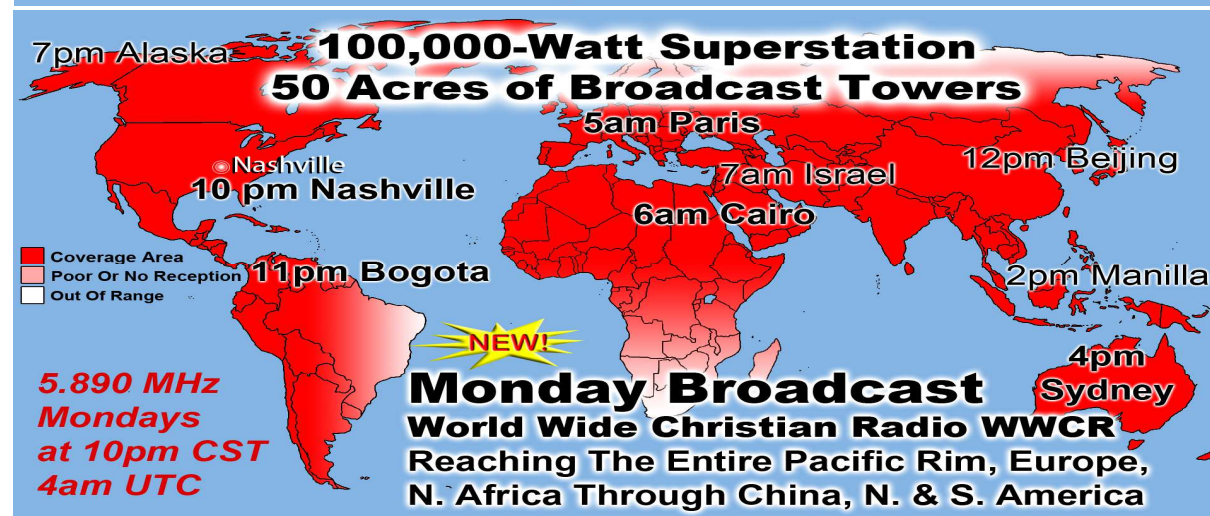

Top 21 of 110 Total Countries							
#	Hits	Hits	Files	Files	KBytes	KBytes	Country
1	101810	37.25%	79636	36.23%	41531168	20.13%	Network (net)
2	90095	32.97%	78048	35.51%	63746552	30.90%	Commercial (com)
3	60817	22.25%	49532	22.53%	60373632	29.27%	Unresolved/Unknown
4	5960	2.18%	5293	2.41%	26343738	12.77%	European Union
5	3454	1.26%	3104	1.41%	10821414	5.25%	Germany
6	2310	0.85%	1371	0.62%	364986	0.18%	Czech Republic
7	678	0.25%	451	0.21%	194037	0.09%	Brazil
8	612	0.22%	443	0.20%	51492	0.02%	Italy
9	599	0.22%	413	0.19%	11558	0.01%	India
10	427	0.16%	410	0.19%	69087	0.03%	Thailand
11	371	0.14%	359	0.16%	1369536	0.66%	South Africa
12	342	0.13%	339	0.15%	455682	0.22%	Tanzania
13	339	0.12%	288	0.13%	166678	0.08%	Russian Federation
14	336	0.12%	321	0.15%	89779	0.04%	Singapore
15	335	0.12%	328	0.15%	31823	0.02%	Churches & Non-Profit (org)
16	251	0.09%	164	0.07%	4328	0.00%	Serbia
17	215	0.08%	139	0.06%	3823	0.00%	Poland
18	206	0.08%	169	0.08%	78211	0.04%	France
19	186	0.07%	185	0.08%	136149	0.07%	Nigeria
20	185	0.07%	122	0.06%	3375	0.00%	Argentina
21	158	0.06%	158	0.07%	45	0.00%	Soviet Union