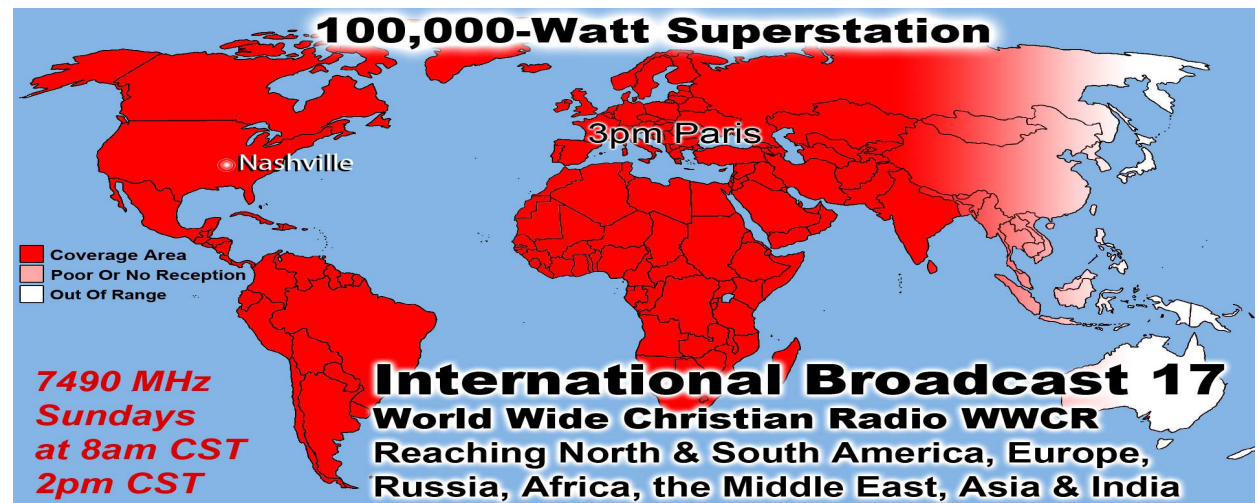

Web Prayer List: India-D.pradabdathan; Avid Williams; Karin Garcia; Bernard/Regina Locklear, Gabe Isaiah Alexis; Elias Munthali; William Lott cancer; Linda Crutchfield Family; Rufus Vested; Armando Rodriguez, ; Steven Miller God heal mind/use me; Gerald (Jerry) Ball preacher in everloving arms; Edward Zgambo-Malawi; Mslakbar family; Earline Holland Africa; Martin Alaniz; Christian/Laura Brown; surekh IAM-India; Ann Regan; Clareece Johnson passing; Leah Waters; Thompson family; Johnny Jointer; John Olmi; Decherie Carter; Rusty Holland Africa; John Schiwitz; Andre Nguessan Italy church; Aeronita Smith Feel God near; Rosendo Gumpad Jr. & Family, Philipp; Carl & Emma & Alice Julius;

PRAISE GOD Check in MAIL 4 DAILY World Broadcast

Sick & Shut-ins: Charlotte Johnson, Maggie Pope, Jean Ernest, Virginia Hebert, Mary Wyatt, Claude Masters, Marilyn Jones, Mary Trout, Shirley Patterson