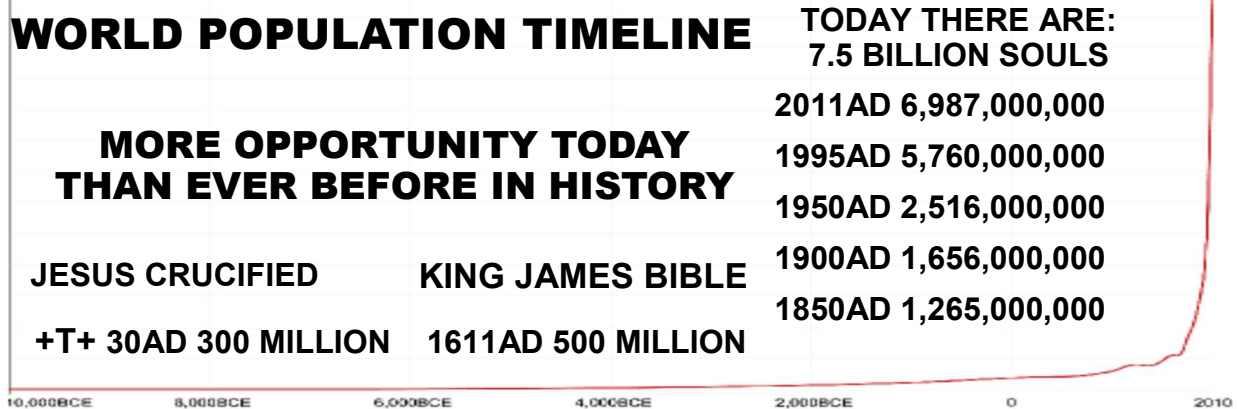

50,000-Watt Superstation

11am Alaska
3pm Pennsylvania
3pm Pittsburgh
3pm Paris
4pm Cairo
5pm Rio de Janeiro
10pm Beijing
12am Sydney

Broadcast 7 Monday
WINB World Wide Radio Pennsylvania
Covering the Entire World Sunday Evening

NEW!

9265 KHz
Mondays
2pm CST
8pm UTC

100,000-Watt Superstation
50 Acres of Broadcast Towers

7pm Alaska
Nashville
5am Paris
6am Israel
11pm Bogota
12pm Manilla
2pm Sydney

Broadcast 8&9 Monday
WINB/WWCR
Two broadcasts simultaneously reaching the entire world almost twice

NEW!

9265 KHz & 5.890 MHz
Mondays
at 10pm CST
Tuesday
4am UTC

☒ Coverage Area
☐ Poor Or No Reception
☐ Out Of Range

50,000-Watt Superstation

11am Alaska
3pm Pennsylvania
3pm Pittsburgh
3pm Paris
4pm Cairo
5pm Rio de Janeiro
10pm Beijing
12am Sydney

Broadcast 10 Tuesday
WINB World Wide Radio Pennsylvania
Covering the Entire World Sunday Evening

NEW!

9265 KHz
Tuesdays
2pm CST
8pm UTC