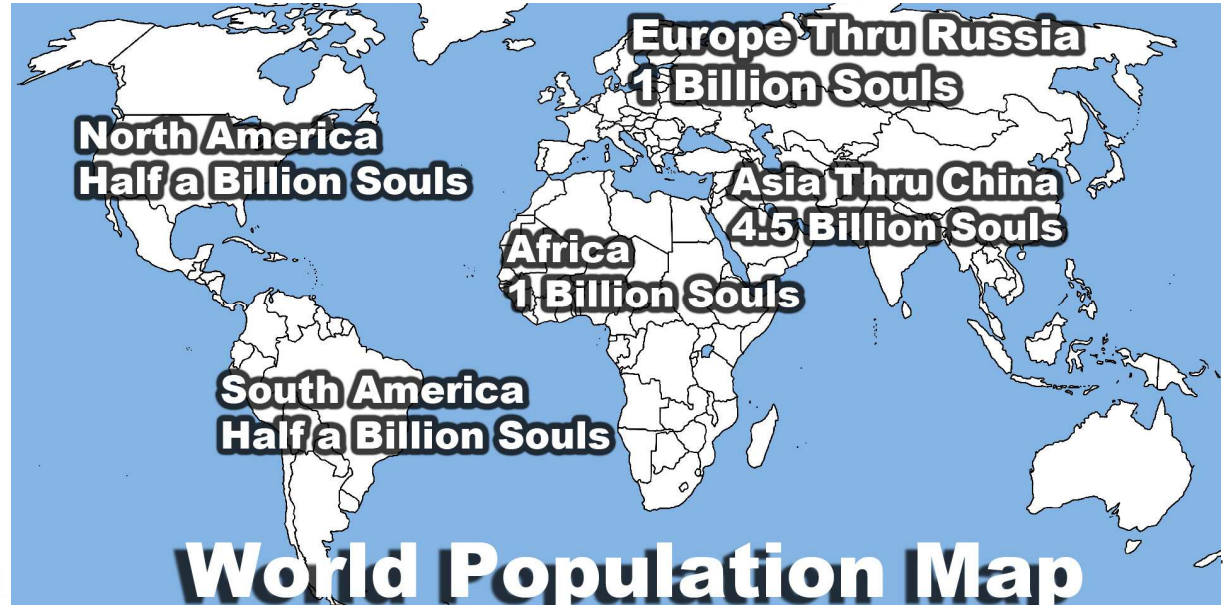

50,000-Watt Superstation

11am Alaska
3pm Pennsylvania
3pm Pittsburgh
3pm Paris
4pm Cairo
5pm Rio de Janeiro
10pm Beijing
12am Sydney

Broadcast 7 Monday
WINB World Wide Radio Pennsylvania
Covering the Entire World Sunday Evening

NEW!

9265 KHz
Mondays
2pm CST
8pm UTC

100,000-Watt Superstation
50 Acres of Broadcast Towers

7pm Alaska
Nashville
5am Paris
6am Israel
11pm Bogota
12pm Manilla
2pm Sydney

Broadcast 8&9 Monday
WINB/WWCR
Two broadcasts simultaneously reaching the entire world almost twice

NEW!

9265 KHz & 5.890 MHz
Mondays
at 10pm CST
Tuesday
4am UTC

☒ Coverage Area
☐ Poor Or No Reception
☐ Out Of Range

50,000-Watt Superstation

11am Alaska
3pm Pennsylvania
3pm Pittsburgh
3pm Paris
4pm Cairo
5pm Rio de Janeiro
10pm Beijing
12am Sydney

Broadcast 10 Tuesday
WINB World Wide Radio Pennsylvania
Covering the Entire World Sunday Evening

NEW!

9265 KHz
Tuesdays
2pm CST
8pm UTC