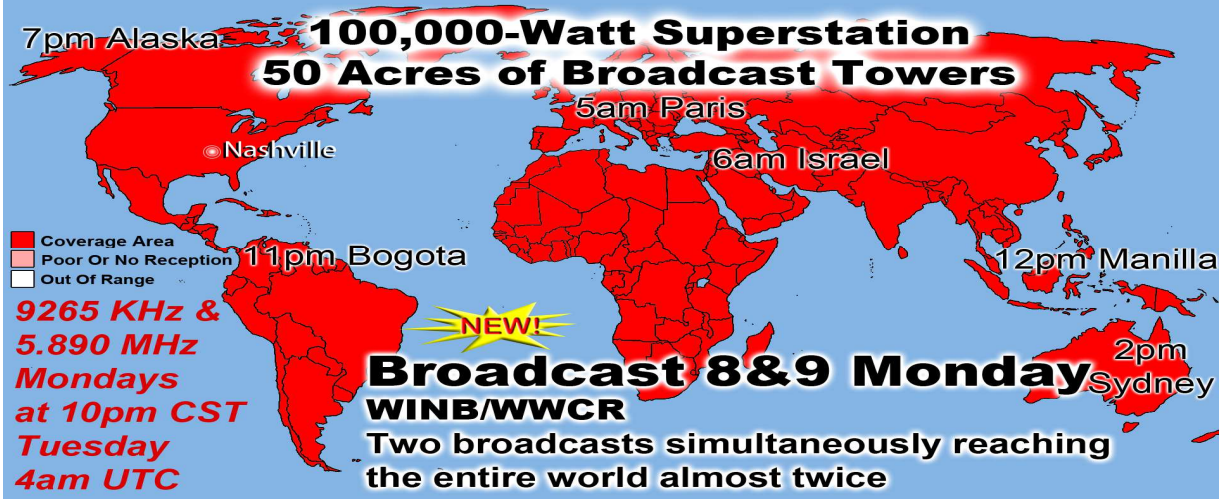

100,000-Watt Superstation
50 Acres of Broadcast Towers

9265 KHz & 5.890 MHz
Tuesdays at 10pm CST
Wednesday 4am UTC

Broadcast 11&12 Tuesday
WINB/WWCR
Two broadcasts simultaneously reaching the entire world almost twice

9265 KHz & 5.890 MHz
Wednesdays at 10pm CST
Thursday 4am UTC

Broadcast 14&15 Wednesday
WINB/WWCR
Two broadcasts simultaneously reaching the entire world almost twice

NEW!

**100,000-Watt Superstation - Global Outreach
Sunday - 50 Acres of Broadcast Towers**