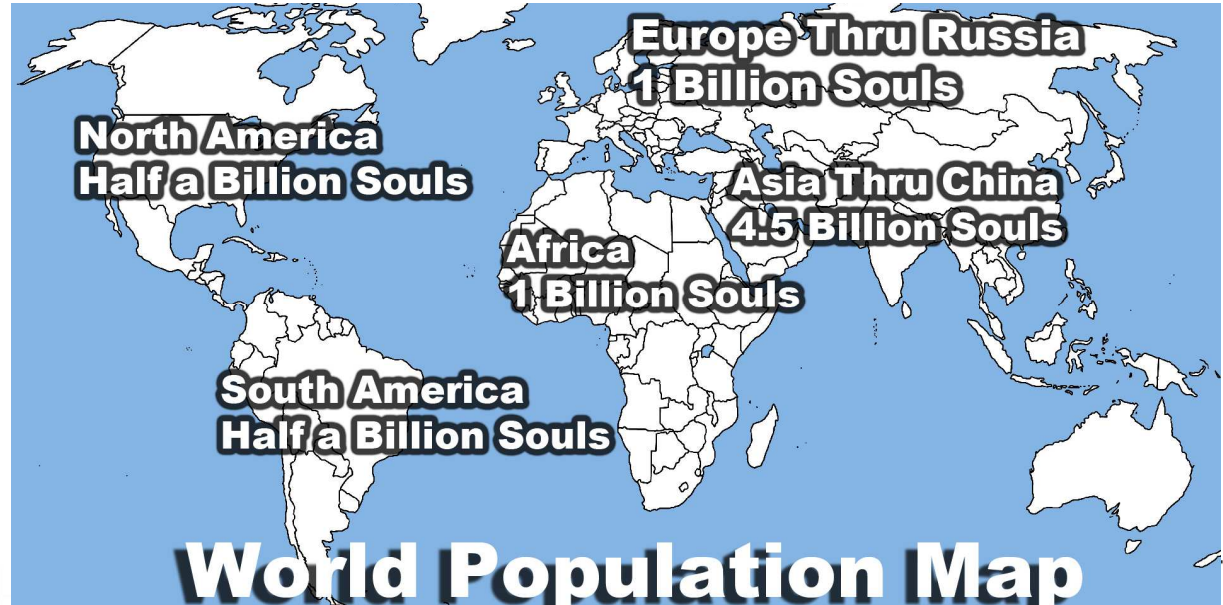

9265 KHz & 5.890 MHz
Wednesdays at 10pm CST
Thursday 4am UTC

Broadcast 14&15 Wednesday
WINB/WWCR
Two broadcasts simultaneously reaching the entire world almost twice

NEW!

**100,000-Watt Superstation - Global Outreach
Sunday - 50 Acres of Broadcast Towers**