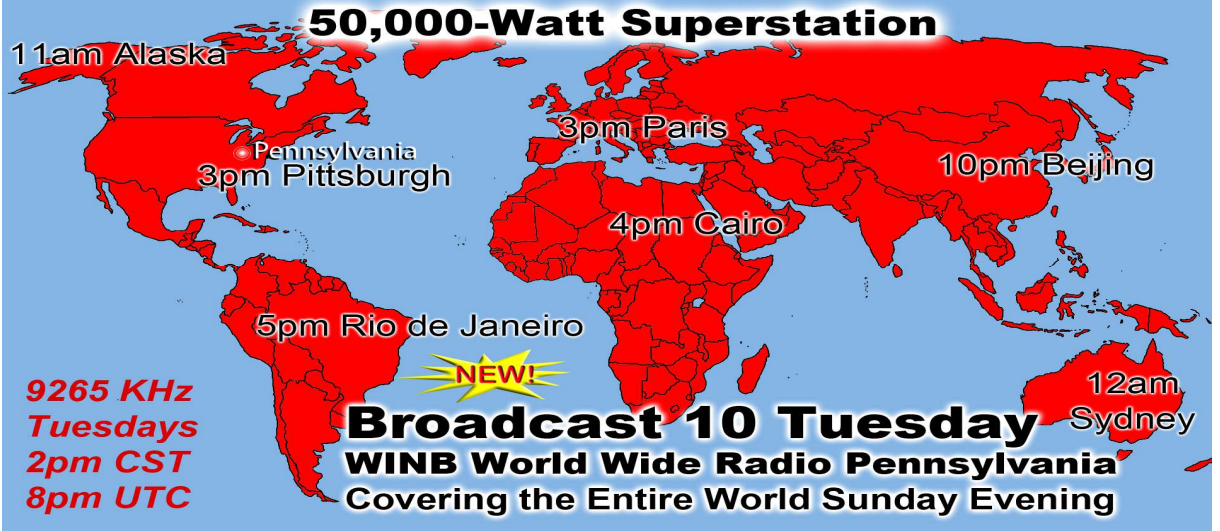

4am Paris, 6am Moscow, 6am Rio De Janeiro, 1pm Sydney

Broadcast 22 Saturday
World Wide Christian Radio WWCR
 Global Outreach Reaching Most of Humanity

NEW!

Coverage Area
 Poor Or No Reception
 Out Of Range

100,000-Watt Superstation
50 Acres of Broadcast Towers

9265 KHz & 5.890 MHz
Tuesdays at 10pm CST
Wednesday 4am UTC

Broadcast 11&12 Tuesday
WINB/WWCR
Two broadcasts simultaneously reaching the entire world almost twice

NEW!

50,000-Watt Superstation

9265 KHz
Wednesdays 2pm CST
8pm UTC

Broadcast 13 Wednesday
WINB World Wide Radio Pennsylvania
Covering the Entire World Sunday Evening

NEW!

100,000-Watt Superstation
50 Acres of Broadcast Towers

9265 KHz & 5.890 MHz
Wednesdays at 10pm CST
Thursday 4am UTC

Broadcast 14&15 Wednesday
WINB/WWCR
Two broadcasts simultaneously reaching the entire world almost twice

NEW!

**100,000-Watt Superstation - Global Outreach
Sunday - 50 Acres of Broadcast Towers**