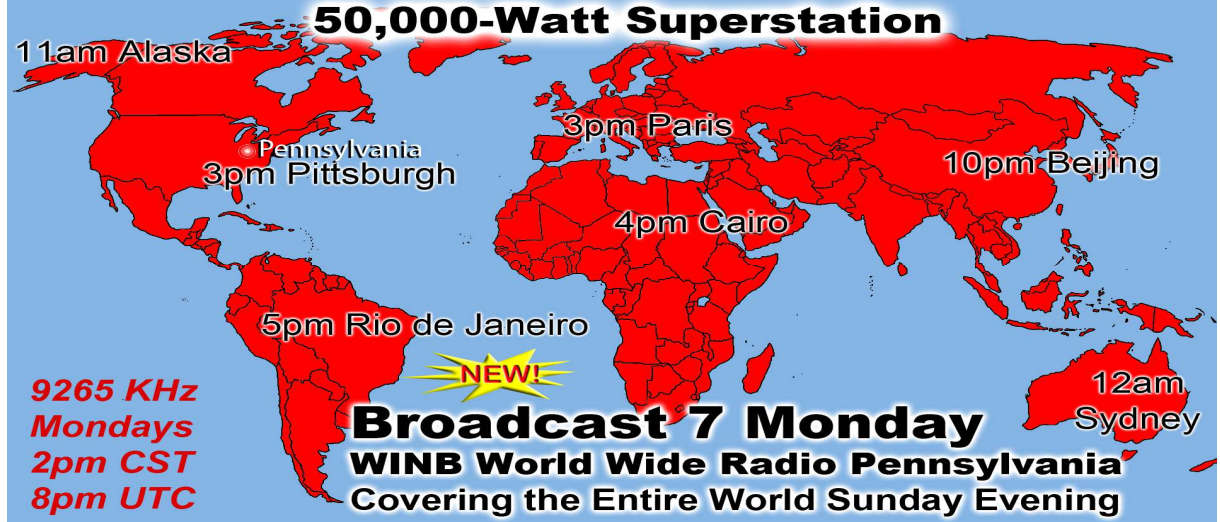

100,000-Watt Superstation
50 Acres of Broadcast Towers

9265 KHz & 5.890 MHz
Tuesdays at 10pm CST
Wednesday 4am UTC

Broadcast 11&12 Tuesday
WINB/WWCR
Two broadcasts simultaneously reaching the entire world almost twice

9265 KHz & 5.890 MHz
Wednesdays at 10pm CST
Thursday 4am UTC

Broadcast 14&15 Wednesday
WINB/WWCR
Two broadcasts simultaneously reaching the entire world almost twice

NEW!

**100,000-Watt Superstation - Global Outreach
Sunday - 50 Acres of Broadcast Towers**