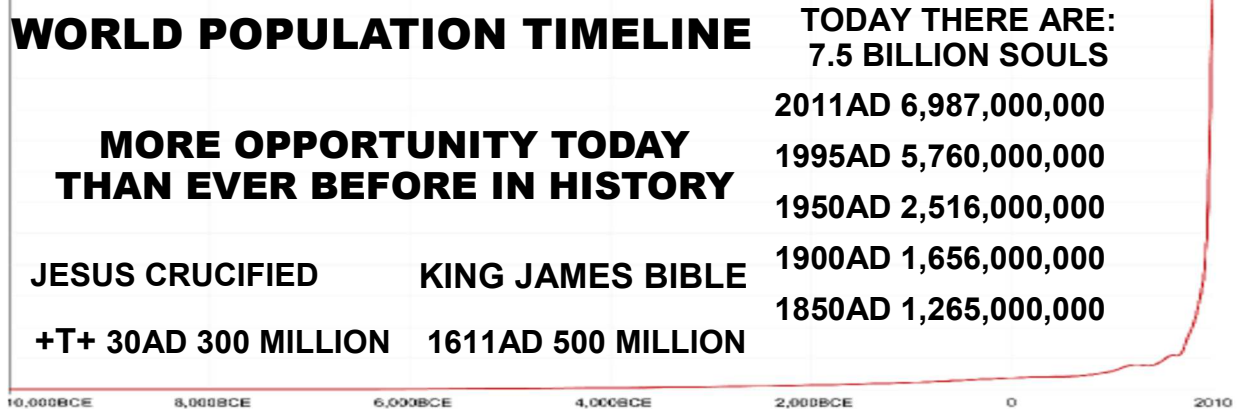

9265 KHz & 5.890 MHz
Wednesdays at 10pm CST
Thursday 4am UTC

Broadcast 14&15 Wednesday
WINB/WWCR
Two broadcasts simultaneously reaching the entire world almost twice

NEW!

**100,000-Watt Superstation - Global Outreach
Sunday - 50 Acres of Broadcast Towers**