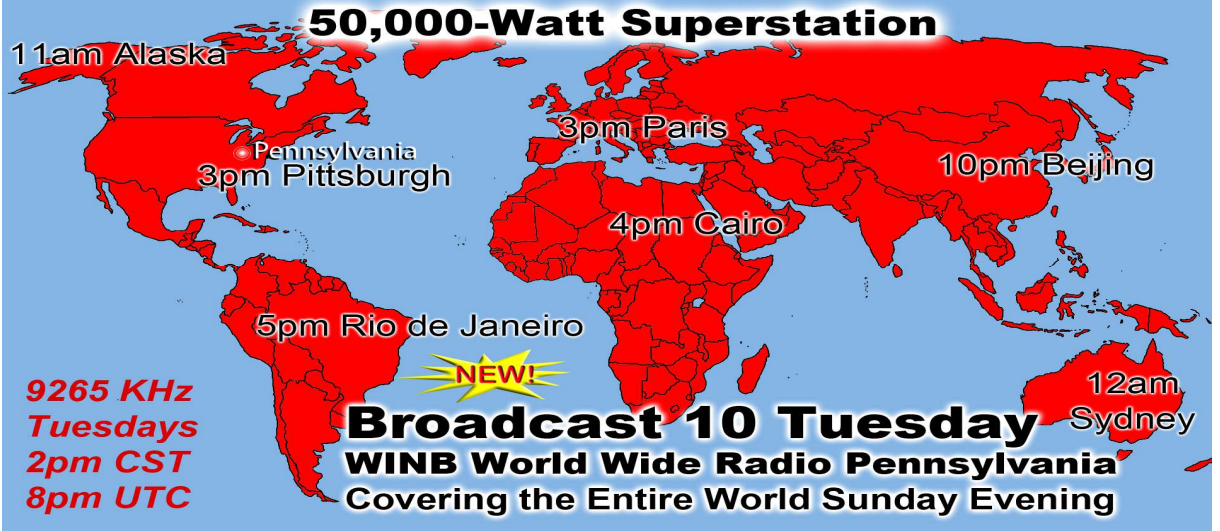

Broadcast 17&18 Thursday
WINB/WWCR
Two broadcasts simultaneously reaching
the entire world almost twice

NEW!

9265 KHz &
5.890 MHz
Thursdays
at 10pm CST
Friday
4am UTC

50,000-Watt Superstation

11am Alaska
3pm Pennsylvania
3pm Pittsburgh
3pm Paris
4pm Cairo
10pm Beijing
5pm Rio de Janeiro
12am Sydney

100,000-Watt Superstation
50 Acres of Broadcast Towers

9265 KHz & 5.890 MHz
Tuesdays at 10pm CST
Wednesday 4am UTC

Broadcast 11&12 Tuesday
WINB/WWCR
Two broadcasts simultaneously reaching the entire world almost twice

50,000-Watt Superstation

9265 KHz
Wednesdays 2pm CST
8pm UTC

Broadcast 13 Wednesday
WINB World Wide Radio Pennsylvania
Covering the Entire World Sunday Evening

100,000-Watt Superstation
50 Acres of Broadcast Towers

9265 KHz & 5.890 MHz
Wednesdays at 10pm CST
Thursday 4am UTC

Broadcast 14&15 Wednesday
WINB/WWCR
Two broadcasts simultaneously reaching the entire world almost twice

**100,000-Watt Superstation - Global Outreach
Sunday - 50 Acres of Broadcast Towers**