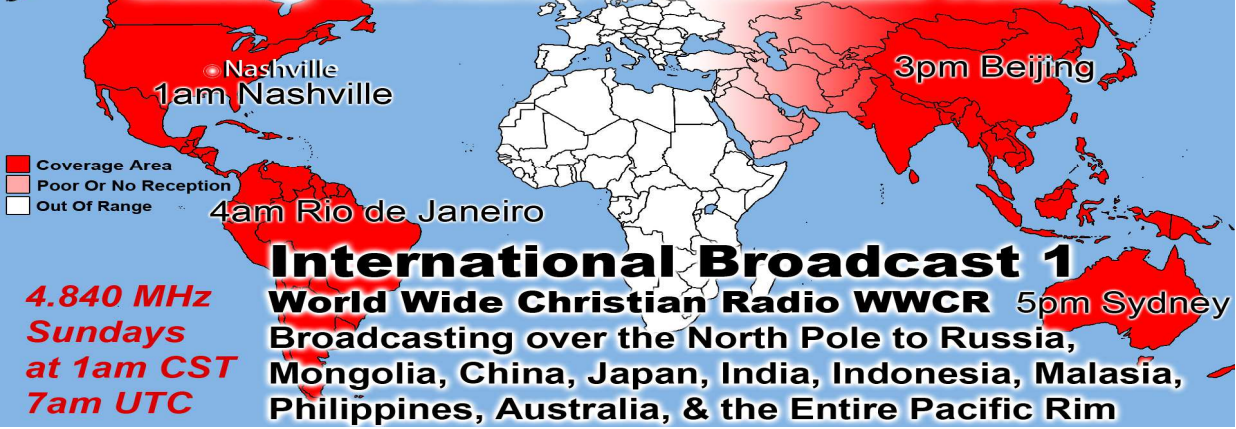

100,000-Watt Superstation
50 Acres of Broadcast Towers

9265 KHz & 5.890 MHz
Tuesdays at 10pm CST
Wednesday 4am UTC

Broadcast 11&12 Tuesday
WINB/WWCR
Two broadcasts simultaneously reaching the entire world almost twice

50,000-Watt Superstation

9265 KHz
Wednesdays 2pm CST
8pm UTC

Broadcast 13 Wednesday
WINB World Wide Radio Pennsylvania
Covering the Entire World Sunday Evening

100,000-Watt Superstation
50 Acres of Broadcast Towers

9265 KHz & 5.890 MHz
Wednesdays at 10pm CST
Thursday 4am UTC

Broadcast 14&15 Wednesday
WINB/WWCR
Two broadcasts simultaneously reaching the entire world almost twice

**100,000-Watt Superstation - Global Outreach
Sunday - 50 Acres of Broadcast Towers**