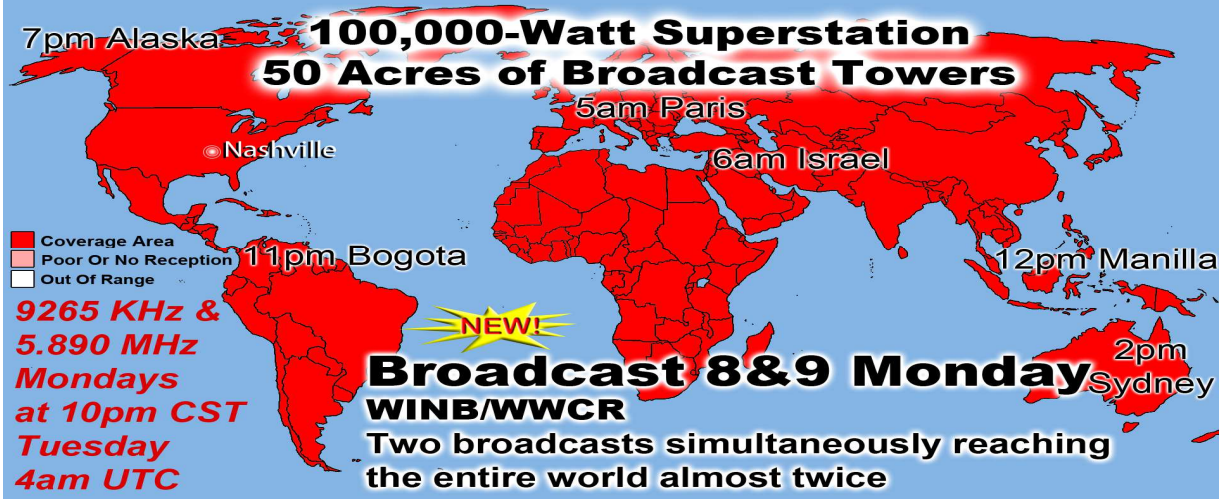

100,000-Watt Superstation
50 Acres of Broadcast Towers

9265 KHz & 5.890 MHz
Tuesdays at 10pm CST
Wednesday 4am UTC

Broadcast 11&12 Tuesday
WINB/WWCR
Two broadcasts simultaneously reaching the entire world almost twice

50,000-Watt Superstation

9265 KHz
Wednesdays 2pm CST
8pm UTC

Broadcast 13 Wednesday
WINB World Wide Radio Pennsylvania
Covering the Entire World Sunday Evening

100,000-Watt Superstation
50 Acres of Broadcast Towers

9265 KHz & 5.890 MHz
Wednesdays at 10pm CST
Thursday 4am UTC

Broadcast 14&15 Wednesday
WINB/WWCR
Two broadcasts simultaneously reaching the entire world almost twice

**100,000-Watt Superstation - Global Outreach
Sunday - 50 Acres of Broadcast Towers**