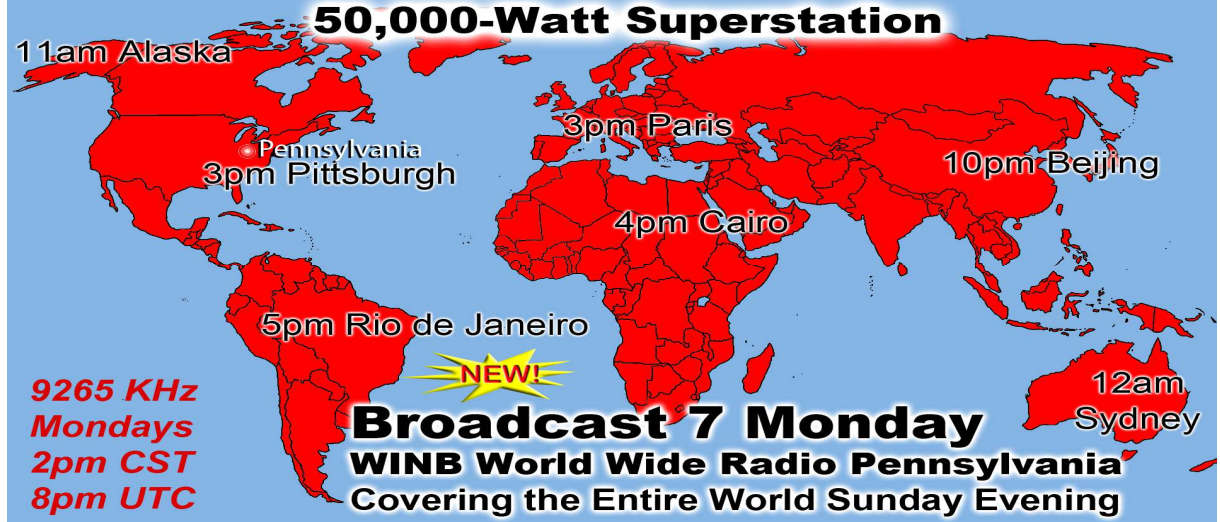

100,000-Watt Superstation
50 Acres of Broadcast Towers

9265 KHz & 5.890 MHz
Tuesdays at 10pm CST
Wednesday 4am UTC

Broadcast 11&12 Tuesday
WINB/WWCR
Two broadcasts simultaneously reaching the entire world almost twice

50,000-Watt Superstation

9265 KHz
Wednesdays 2pm CST
8pm UTC

Broadcast 13 Wednesday
WINB World Wide Radio Pennsylvania
Covering the Entire World Sunday Evening

100,000-Watt Superstation
50 Acres of Broadcast Towers

9265 KHz & 5.890 MHz
Wednesdays at 10pm CST
Thursday 4am UTC

Broadcast 14&15 Wednesday
WINB/WWCR
Two broadcasts simultaneously reaching the entire world almost twice

**100,000-Watt Superstation - Global Outreach
Sunday - 50 Acres of Broadcast Towers**