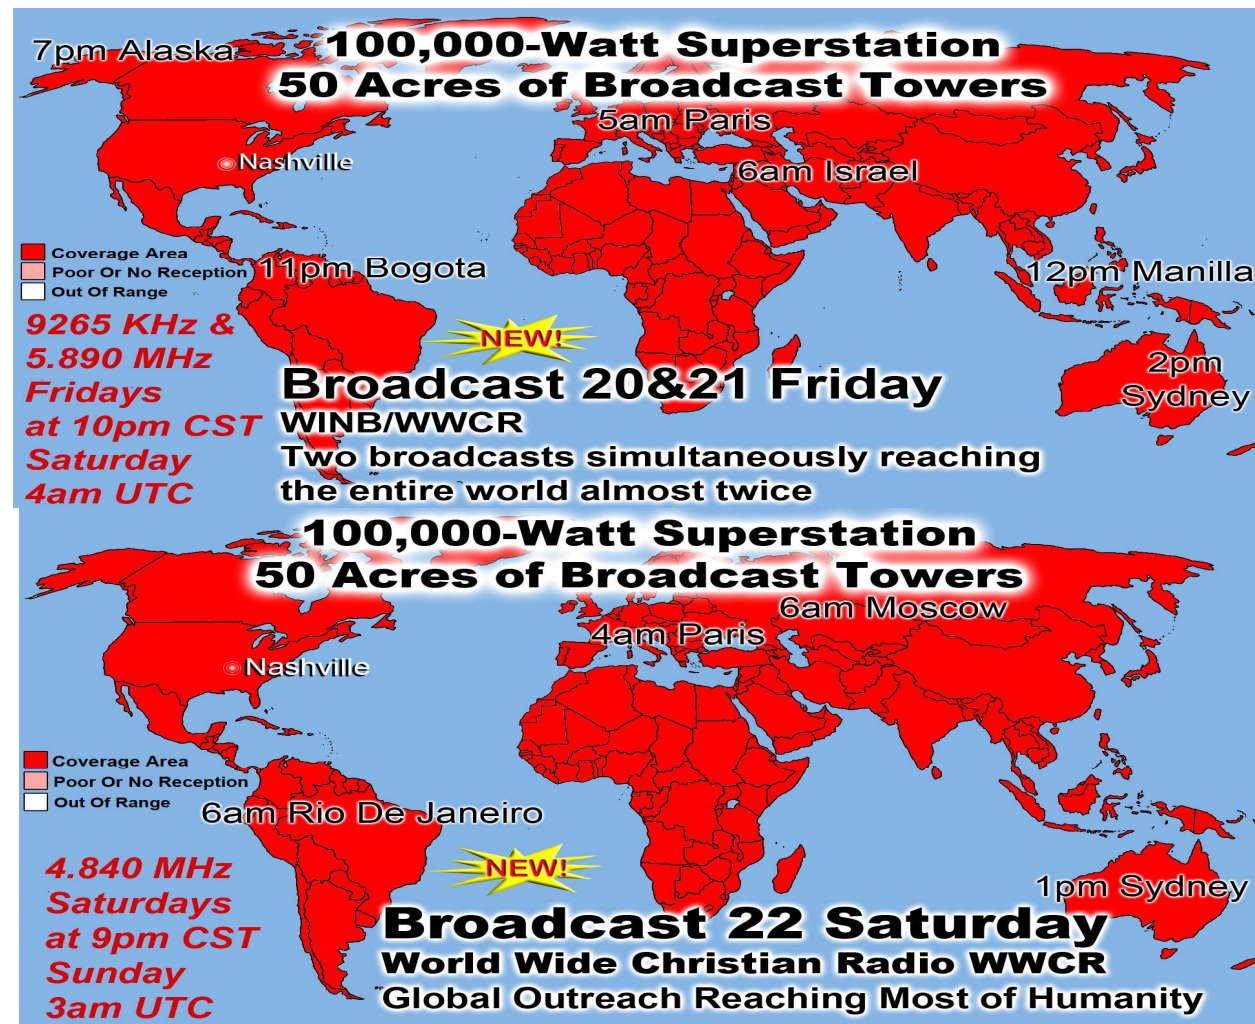

Web Prayer List: Raymond Afekolu ; Innocent MuntangaKarin Garcia; Bernard/Regina Locklear, Gabe Isaiah Alexis; Elias Munthali; William Lott cancer; Linda Crutchfield Family; Rufus Vested; Armando Rodriguez; Steven Miller God heal mind/use me; Gerald (Jerry) Ball preacher in everloving arms; Edward Zgambo-Malawi; Mslakbar family; Earline Holland Africa; Martin Alaniz; Christian/Laura Brown; surekh IAM-India; Ann Regan; Clareece Johnson passing; Leah Waters; Thompson family; Johnny Jointer; John Olmi; Decherie Carter; Rusty Holland Africa; John Schiwitz: Andre Nguessan Italy church; Aeronita Smith Feel God near; Rosendo Gumpad Jr Family, Philipp; Carl & Emma & Alice Julius; Jonathan Mixer heart & Chrises; Jeremy Scott Mc MGMASSEM MJTJJDM Guire; Calvin Ramsey;

Sick & Shut-ins: Robert Dillard, Charlotte Johnson, Maggie Pope, Jean Ernest, Virginia Hebert, Mary Wyatt, Claude Masters, Marilyn Jones, Mary Trout, Shirley Patterson

How would 113 Countries Know About Us?
Number Web Site requests in January 2019
Sermon Request:

ONLY RADIO !

513,732 wma Audio files Sermons
252,898 mp3 Sound files sermons
766,630 Total Sermons downloaded

Written Lessons:

255,078 pdf (Adobe Portable Document)