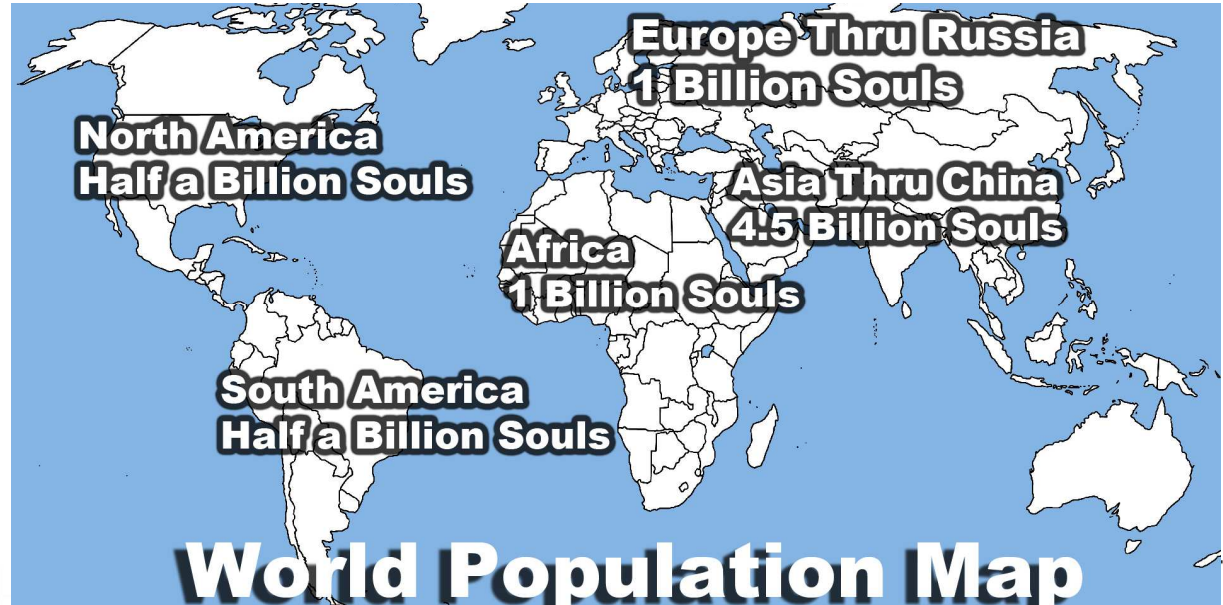

50,000-Watt Superstation

9265 KHz
Wednesdays 2pm CST
8pm UTC

Broadcast 13 Wednesday
WINB World Wide Radio Pennsylvania
Covering the Entire World Sunday Evening

100,000-Watt Superstation
50 Acres of Broadcast Towers

9265 KHz & 5.890 MHz
Wednesdays at 10pm CST
Thursday 4am UTC

Broadcast 14&15 Wednesday
WINB/WWCR
Two broadcasts simultaneously reaching the entire world almost twice

**100,000-Watt Superstation - Global Outreach
Sunday - 50 Acres of Broadcast Towers**