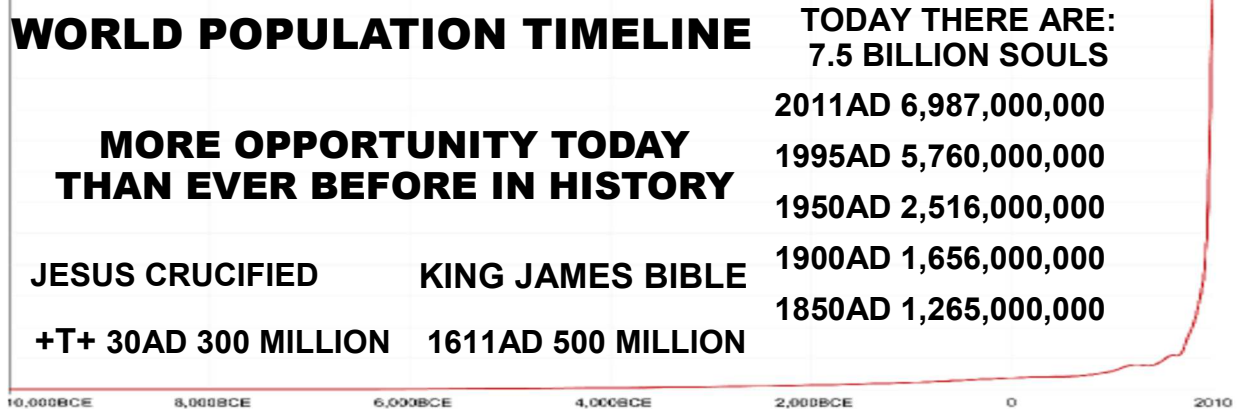

9265 KHz & 5.890 MHz
Wednesdays at 10pm CST
Thursday 4am UTC

Broadcast 14&15 Wednesday
WINB/WWCR
Two broadcasts simultaneously reaching the entire world almost twice

**100,000-Watt Superstation - Global Outreach
Sunday - 50 Acres of Broadcast Towers**