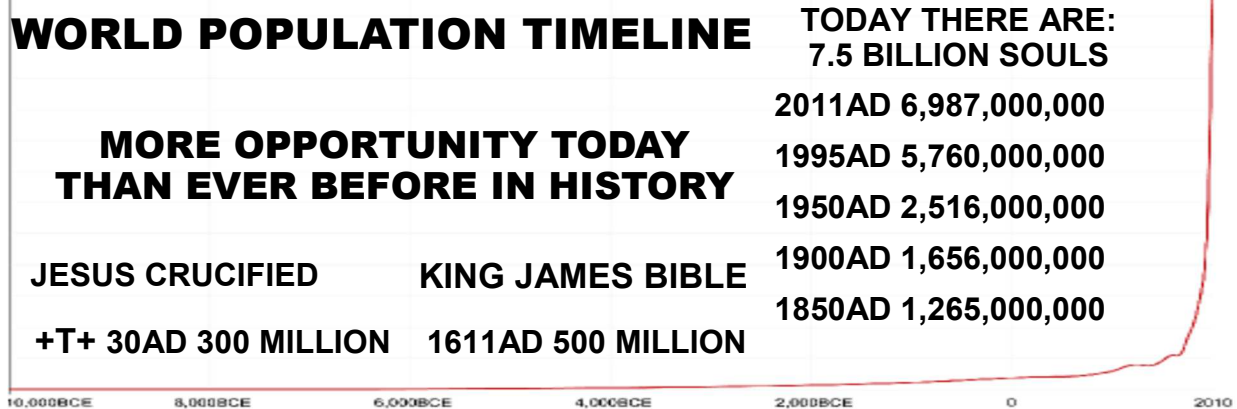

50,000-Watt Superstation

11am Alaska
3pm Pennsylvania
3pm Pittsburgh
3pm Paris
4pm Cairo
5pm Rio de Janeiro
10pm Beijing
12am Sydney

Broadcast 7 Monday
WINB World Wide Radio Pennsylvania
Covering the Entire World Sunday Evening

NEW!

9265 KHz
Mondays
2pm CST
8pm UTC

100,000-Watt Superstation
50 Acres of Broadcast Towers

7pm Alaska
Nashville
5am Paris
6am Israel
11pm Bogota
12pm Manilla
2pm Sydney

Broadcast 8&9 Monday
WINB/WWCR
Two broadcasts simultaneously reaching the entire world almost twice

NEW!

9265 KHz &
5.890 MHz
Mondays
at 10pm CST
Tuesday
4am UTC

Coverage Area
Poor Or No Reception
Out Of Range

50,000-Watt Superstation

11am Alaska
3pm Pennsylvania
3pm Pittsburgh
3pm Paris
4pm Cairo
5pm Rio de Janeiro
10pm Beijing
12am Sydney

Broadcast 10 Tuesday
WINB World Wide Radio Pennsylvania
Covering the Entire World Sunday Evening

NEW!

9265 KHz
Tuesdays
2pm CST
8pm UTC