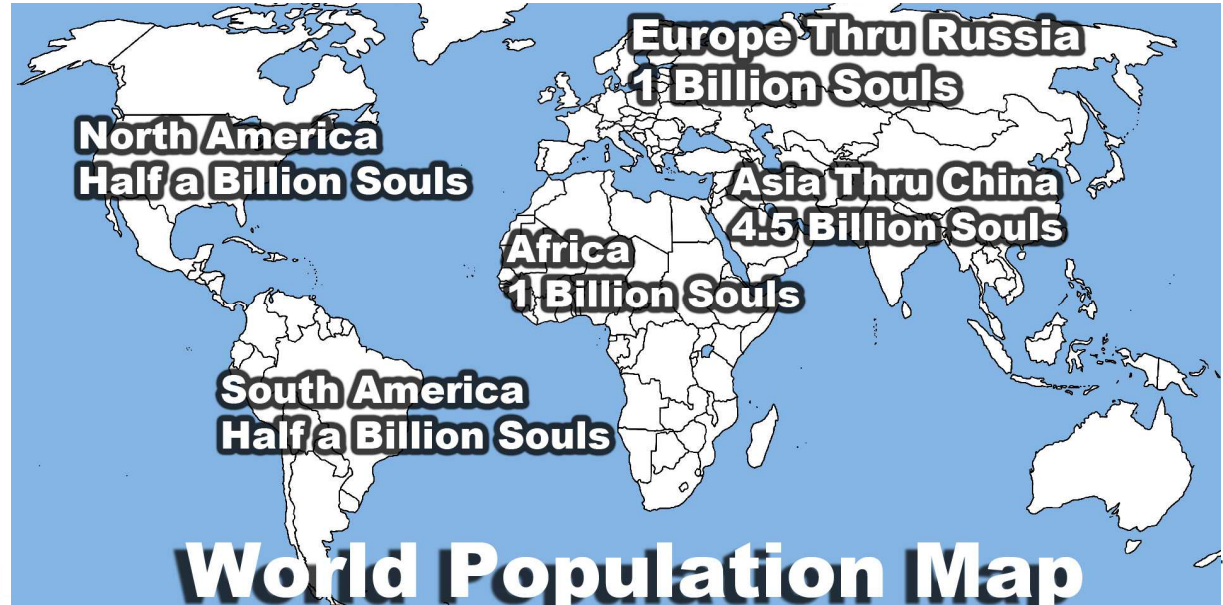

50,000-Watt Superstation

11am Alaska
3pm Pennsylvania
3pm Pittsburgh
3pm Paris
4pm Cairo
5pm Rio de Janeiro
10pm Beijing
12am Sydney

Broadcast 7 Monday
WINB World Wide Radio Pennsylvania
Covering the Entire World Sunday Evening

NEW!

9265 KHz
Mondays
2pm CST
8pm UTC

100,000-Watt Superstation
50 Acres of Broadcast Towers

7pm Alaska
Nashville
5am Paris
6am Israel
11pm Bogota
12pm Manilla
2pm Sydney

Broadcast 8&9 Monday
WINB/WWCR
Two broadcasts simultaneously reaching the entire world almost twice

NEW!

9265 KHz &
5.890 MHz
Mondays
at 10pm CST
Tuesday
4am UTC

Coverage Area
Poor Or No Reception
Out Of Range

50,000-Watt Superstation

11am Alaska
3pm Pennsylvania
3pm Pittsburgh
3pm Paris
4pm Cairo
5pm Rio de Janeiro
10pm Beijing
12am Sydney

Broadcast 10 Tuesday
WINB World Wide Radio Pennsylvania
Covering the Entire World Sunday Evening

NEW!

9265 KHz
Tuesdays
2pm CST
8pm UTC