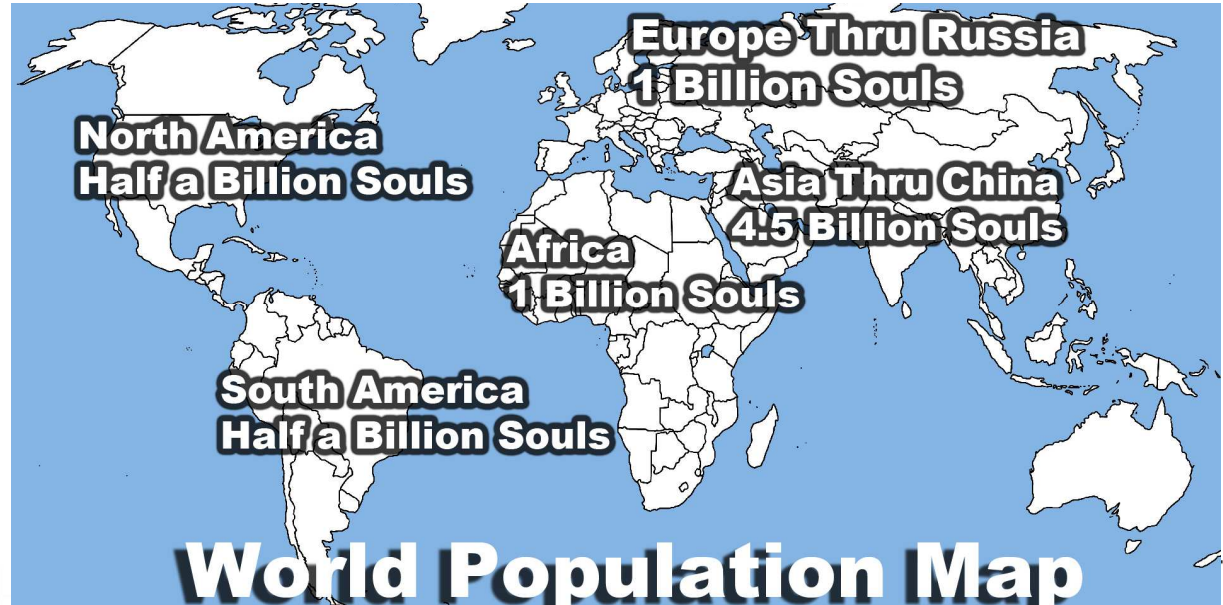

50,000-Watt Superstation

11am Alaska
3pm Pennsylvania
3pm Pittsburgh
5pm Rio de Janeiro
12am Sydney

3pm Paris
4pm Cairo
10pm Beijing

Broadcast 7 Monday
WINB World Wide Radio Pennsylvania
Covering the Entire World Sunday Evening

NEW!

9265 KHz
Mondays
2pm CST
8pm UTC

100,000-Watt Superstation
50 Acres of Broadcast Towers

7pm Alaska
Nashville
11pm Bogota
2pm Sydney

5am Paris
6am Israel
12pm Manilla

Broadcast 8&9 Monday
WINB/WWCR
Two broadcasts simultaneously reaching the entire world almost twice

NEW!

9265 KHz & 5.890 MHz
Mondays
at 10pm CST
Tuesday
4am UTC

Coverage Area
Poor Or No Reception
Out Of Range

50,000-Watt Superstation

11am Alaska
3pm Pennsylvania
3pm Pittsburgh
5pm Rio de Janeiro
12am Sydney

3pm Paris
4pm Cairo
10pm Beijing

Broadcast 10 Tuesday
WINB World Wide Radio Pennsylvania
Covering the Entire World Sunday Evening

NEW!

9265 KHz
Tuesdays
2pm CST
8pm UTC