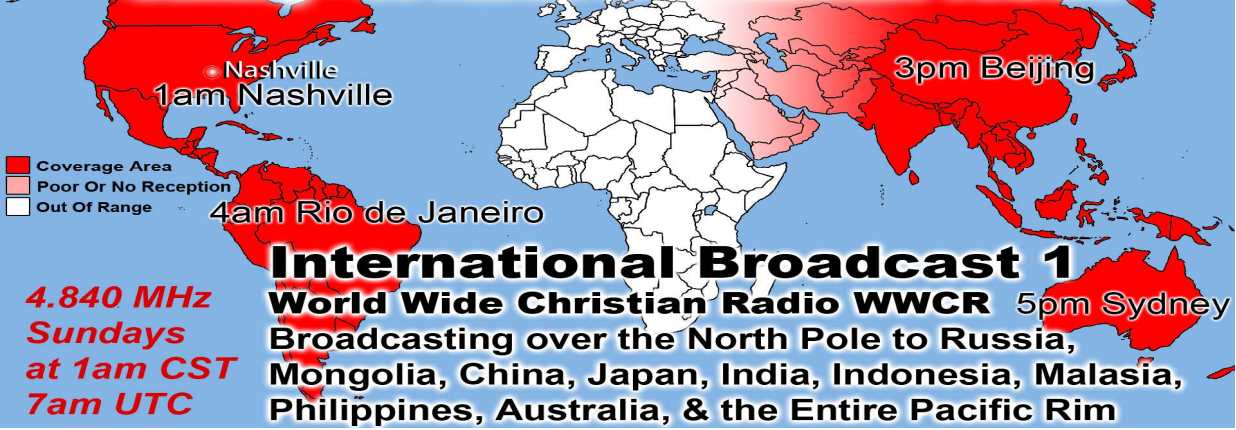

50,000-Watt Superstation

11am Alaska
3pm Pennsylvania
3pm Pittsburgh
5pm Rio de Janeiro
12am Sydney

3pm Paris
4pm Cairo
10pm Beijing

Broadcast 7 Monday
WINB World Wide Radio Pennsylvania
Covering the Entire World Sunday Evening

NEW!

9265 KHz
Mondays
2pm CST
8pm UTC

100,000-Watt Superstation
50 Acres of Broadcast Towers

7pm Alaska
Nashville
11pm Bogota
2pm Sydney

5am Paris
6am Israel
12pm Manilla

Broadcast 8&9 Monday
WINB/WWCR
Two broadcasts simultaneously reaching the entire world almost twice

NEW!

9265 KHz & 5.890 MHz
Mondays
at 10pm CST
Tuesday
4am UTC

Coverage Area
Poor Or No Reception
Out Of Range

50,000-Watt Superstation

11am Alaska
3pm Pennsylvania
3pm Pittsburgh
5pm Rio de Janeiro
12am Sydney

3pm Paris
4pm Cairo
10pm Beijing

Broadcast 10 Tuesday
WINB World Wide Radio Pennsylvania
Covering the Entire World Sunday Evening

NEW!

9265 KHz
Tuesdays
2pm CST
8pm UTC

**100,000-Watt Superstation - Global Outreach
Sunday - 50 Acres of Broadcast Towers**