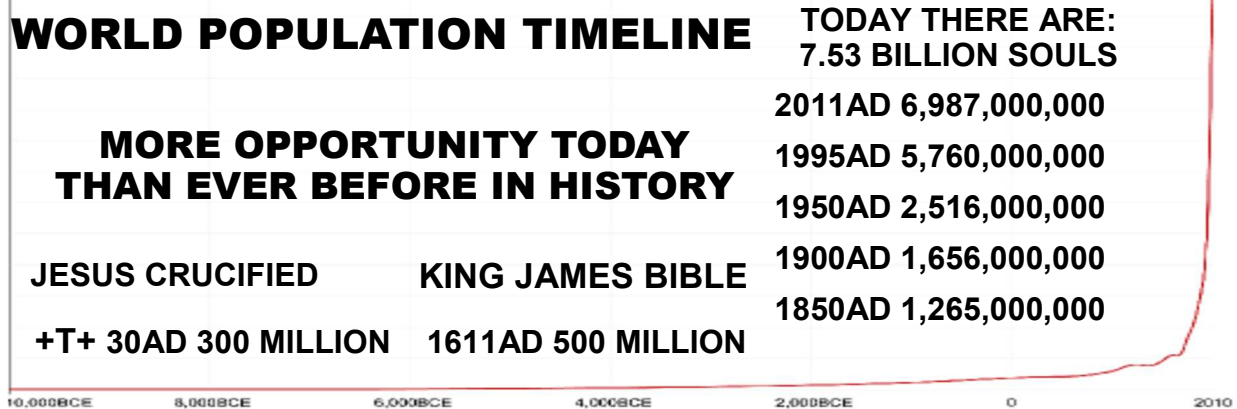

50,000-Watt Superstation

11am Alaska
3pm Pennsylvania
3pm Pittsburgh
5pm Rio de Janeiro
12am Sydney

3pm Paris
4pm Cairo
10pm Beijing

Broadcast 7 Monday
WINB World Wide Radio Pennsylvania
Covering the Entire World Sunday Evening

NEW!

9265 KHz
Mondays
2pm CST
8pm UTC

100,000-Watt Superstation
50 Acres of Broadcast Towers

7pm Alaska
Nashville
11pm Bogota
2pm Sydney

5am Paris
6am Israel
12pm Manilla

Broadcast 8&9 Monday
WINB/WWCR
Two broadcasts simultaneously reaching the entire world almost twice

NEW!

9265 KHz & 5.890 MHz
Mondays
at 10pm CST
Tuesday
4am UTC

Coverage Area
Poor Or No Reception
Out Of Range

50,000-Watt Superstation

11am Alaska
3pm Pennsylvania
3pm Pittsburgh
5pm Rio de Janeiro
12am Sydney

3pm Paris
4pm Cairo
10pm Beijing

Broadcast 10 Tuesday
WINB World Wide Radio Pennsylvania
Covering the Entire World Sunday Evening

NEW!

9265 KHz
Tuesdays
2pm CST
8pm UTC