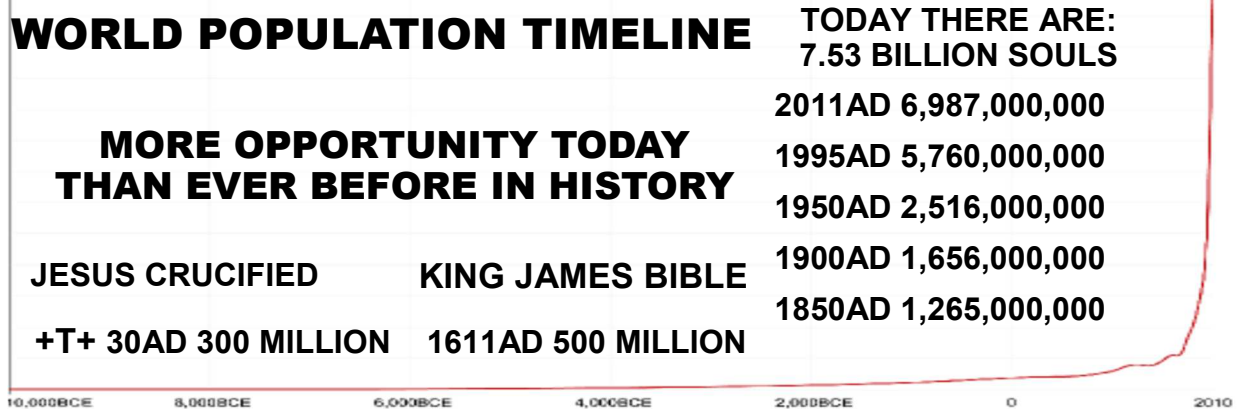

100,000-Watt Superstation
50 Acres of Broadcast Towers