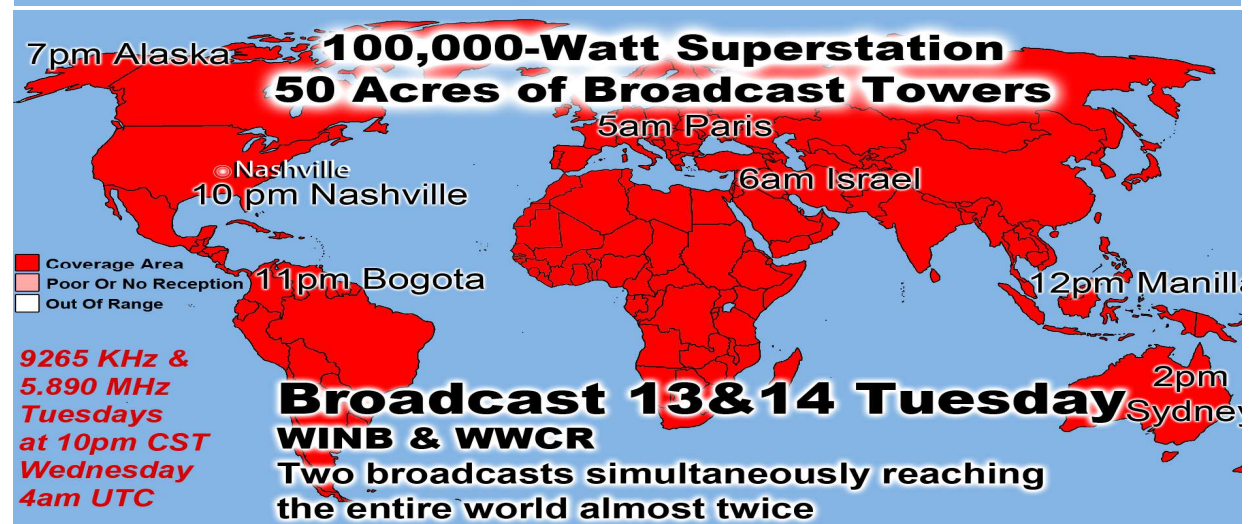

Top 21 of 83 Total Countries							
#	Hits	Hits	Files	Files	KBytes	KBytes	Country
1	120097	41.64%	98058	41.38%	379986566	65.62%	Commercial (com)
2	71919	24.94%	63304	26.71%	76782271	13.26%	Network (net)
3	53040	18.39%	42797	18.06%	74241197	12.82%	Unresolved/Unknown
4	34142	11.84%	30933	13.05%	28431071	4.91%	Germany
5	1832	0.64%	1768	0.75%	18368667	3.17%	Non-Profit (org)
6	1590	0.55%	231	0.10%	42459	0.01%	Czech Republic
7	710	0.25%	402	0.17%	170723	0.03%	European Union
8	471	0.16%	380	0.16%	22122	0.00%	Hungary
9	335	0.12%	321	0.14%	26878	0.00%	Russian Federation
10	321	0.11%	188	0.08%	57983	0.01%	Italy
11	300	0.10%	300	0.13%	0	0.00%	Soviet Union
12	288	0.10%	288	0.12%	31084	0.01%	US Government (gov)
13	265	0.09%	259	0.11%	441707	0.08%	Thailand
14	241	0.08%	241	0.10%	9080	0.00%	Educational (edu)
15	231	0.08%	217	0.09%	8249	0.00%	Mexico
16	187	0.06%	104	0.04%	39152	0.01%	United States
17	177	0.06%	169	0.07%	124094	0.02%	Australia
18	171	0.06%	162	0.07%	7336	0.00%	Spain
19	147	0.05%	111	0.05%	67716	0.01%	Brazil
20	135	0.05%	124	0.05%	15682	0.00%	Canada
21	110	0.04%	10	0.00%	473	0.00%	Tokelau