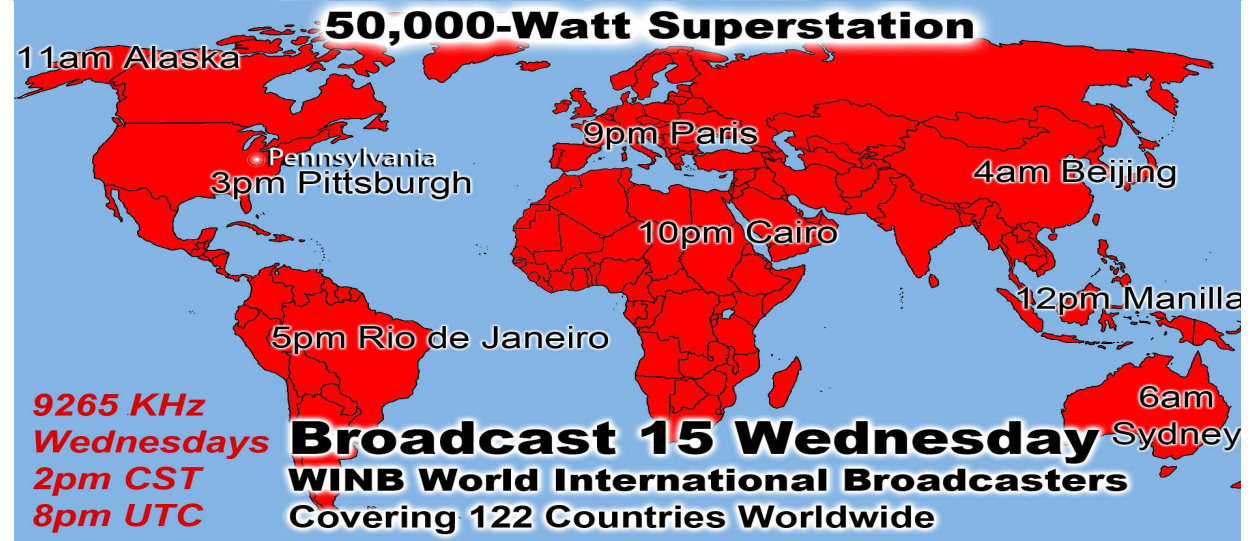

Top 21 of 83 Total Countries							
#	Hits	Hits	Files	Files	KBytes	KBytes	Country
1	120097	41.64%	98058	41.38%	379986566	65.62%	Commercial (com)
2	71919	24.94%	63304	26.71%	76782271	13.26%	Network (net)
3	53040	18.39%	42797	18.06%	74241197	12.82%	Unresolved/Unknown
4	34142	11.84%	30933	13.05%	28431071	4.91%	Germany
5	1832	0.64%	1768	0.75%	18368667	3.17%	Non-Profit (org)
6	1590	0.55%	231	0.10%	42459	0.01%	Czech Republic
7	710	0.25%	402	0.17%	170723	0.03%	European Union
8	471	0.16%	380	0.16%	22122	0.00%	Hungary
9	335	0.12%	321	0.14%	26878	0.00%	Russian Federation
10	321	0.11%	188	0.08%	57983	0.01%	Italy
11	300	0.10%	300	0.13%	0	0.00%	Soviet Union
12	288	0.10%	288	0.12%	31084	0.01%	US Government (gov)
13	265	0.09%	259	0.11%	441707	0.08%	Thailand
14	241	0.08%	241	0.10%	9080	0.00%	Educational (edu)
15	231	0.08%	217	0.09%	8249	0.00%	Mexico
16	187	0.06%	104	0.04%	39152	0.01%	United States
17	177	0.06%	169	0.07%	124094	0.02%	Australia
18	171	0.06%	162	0.07%	7336	0.00%	Spain
19	147	0.05%	111	0.05%	67716	0.01%	Brazil
20	135	0.05%	124	0.05%	15682	0.00%	Canada
21	110	0.04%	10	0.00%	473	0.00%	Tokelau