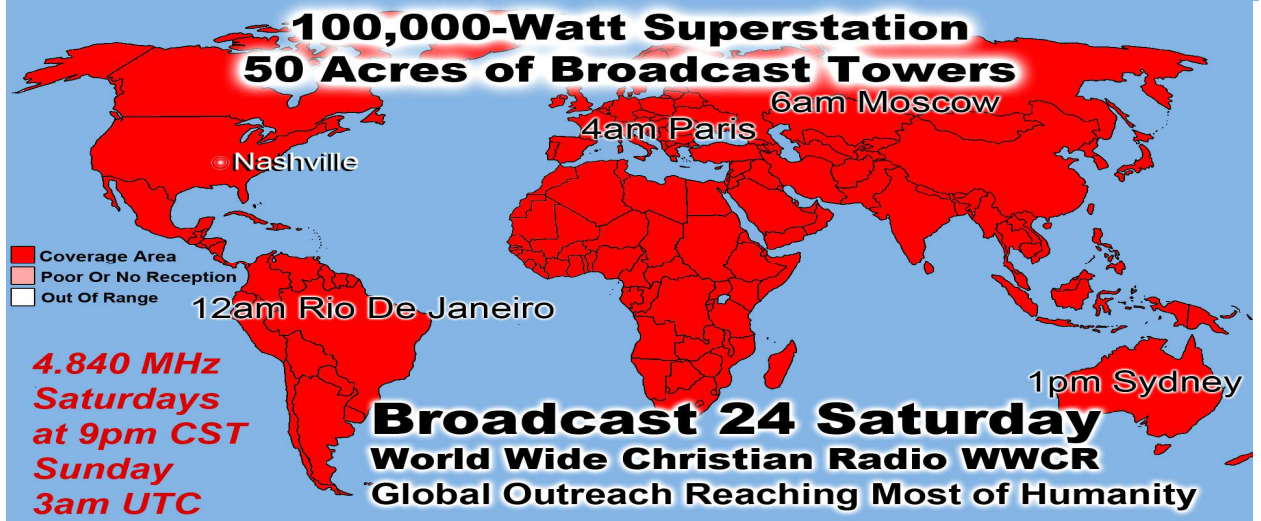

Web Prayer List: Solomon Udoh; Odowuaze ahanotu; Clark Sims. Tenn. Bible College; India-D.pradabdthan, surekh IAM; Kyle Nix; Ohemu Pius Nigeria, Gerald (Jerry) Ball preacher & Bertha Green in everloving arms; dnaaannuck 180 turn; Vito conquer Jews 4 Christ; Bernard/ Regina Locklear, Gabe Alexis; Elias Munthali; William Lott cancer; Crutchfield Family; Rufus Vested; Armando Rodriguez; Steven Miller God heal mind/use me; Edward Zgambo-Malawi; Mslakbar family; Rusty/Earline Holland Africa; Martin Alaniz; Christian/Laura Brown; Ann Regan; Clareece Johnson passing; Leah Waters; Thompson family; Johnny Jointer; John Olmi; Decherie Carter; John Schiwitz: Andre Nguessan Italy church; Aeronita Smith; Venkata Gumpad, Jr Family, Philipp; Carl & Emma; Kalami Palmer, Alice Julius; Jonathan Mixer heart & Chris; Jeremy McGuire; MGMASSM MJTJDM; Calvin Ramsey; James Harris DBL Lung transplant; dnan-nuck Addiction; J Bunner preaching school; Julie Singleton brain aneurisms; Steve Boren;