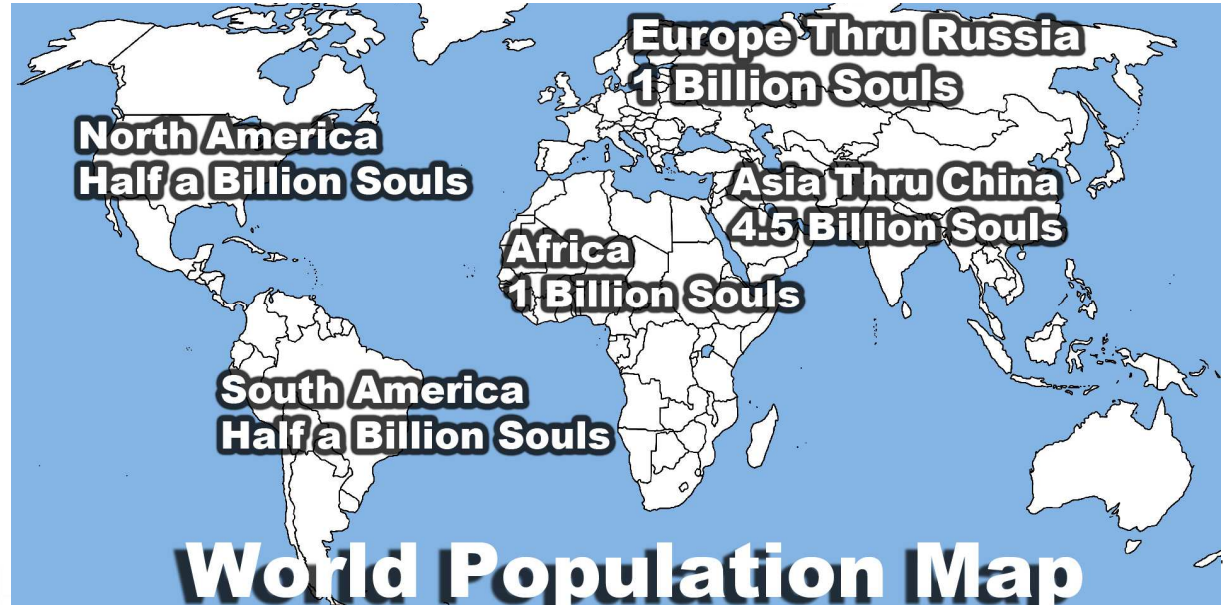

100,000-Watt Superstation
50 Acres of Broadcast Towers