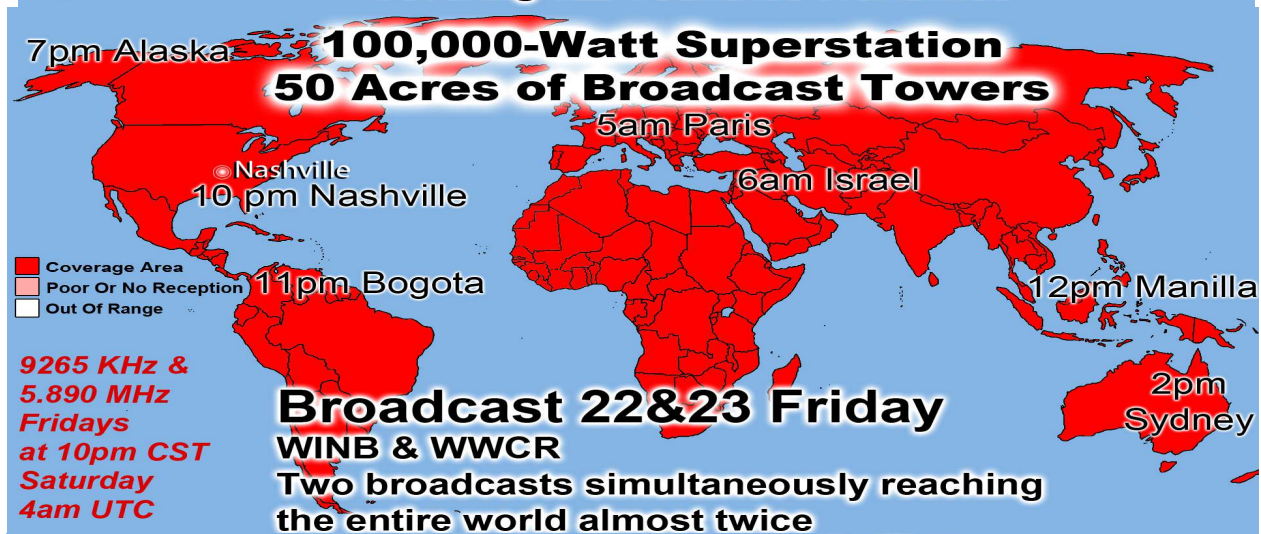

7pm Alaska 100,000-Watt Superstation  
50 Acres of Broadcast Towers

9265 KHz & 5.890 MHz  
Wednesdays at 10pm CST  
Thursday 4am UTC

**Broadcast 16&17 Wednesday**  
WINB & WWCR  
Two broadcasts simultaneously reaching the entire world almost twice