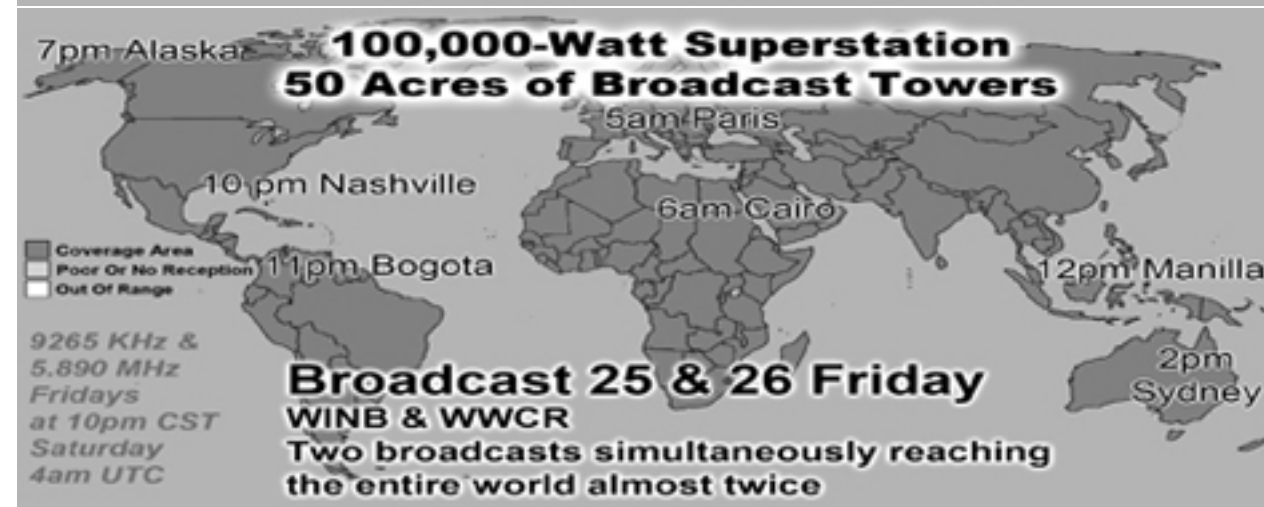

Web Prayer List: Donald & Kathy Scalf, Uchenna Bekee from Nigeria Vera Bird Diane/

Roger Barnett; Solomon Udoh; Odowuaz e ahanotu; Kanhu singh Sadhu/Thompson/Best/ Mslakbar/Christian-Laura Brown/Venkata Gumpad,Jr/Crutchfield families; Clark Sims. TN Bible College; Kyle Nix; India-D.pradabdthan, surekh IAM; Ohemu Pius Nigeria, Gerald (Jerry) Ball preacher/Bertha Green; Vito conquer Jews for Christ; Bernard/Regina Locklear,